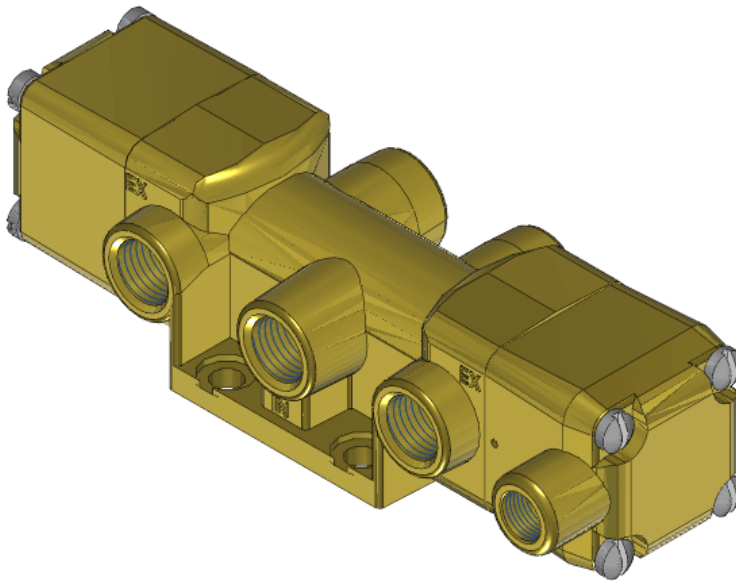

# Valve, 4-Way, Brass

VSP-4302-S

### Versa V Series Directional Control Valve

The VERSA 1/4" brass V Series valves are suited for nearly all pneumatic directional control applications. The V Series is designed for trouble-

free performance even in the harshest environments. The integrity of design makes them adaptable to a maximum number of applications with a minimum number of components. This is possible through the modular approach to valve construction, which allows valve bodies and actuating devices to be interchanged end for end and valve for a valve in many cases. The modular approach to this valve design makes thousands of valve variations possible, allowing the customer to "build" his valve to fit his unique specifications.

## Specifications

Actuation	Pilot   Spring Return
Function	4-way, 2-pos
Port Size	Body Ported, 1/4" NPT
Valve Pressure Range (PSI)	VAC-200 psi
Valve Pressure Range (BAR)	VAC-13.8 bar
Primary Flow	1.8 Cv
Media	Air - Inert Gas, Natural Gas
Pilot Pressure Range (PSI)	55-200 psi
Pilot Pressure Range (BAR)	3.79-13.8 bar
Temperature Range (F)	-9°F to 200°F
Temperature Range (C)	-23°C to 93°C
Body & Internal Parts	Brass
Weight	2.460000