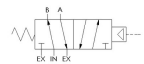

Description

Versa V Series Directional Control Valve

The VERSA 1/4" brass V Series valves are suited for nearly all pneumatic directional control applications. The V Series is designed for trouble-