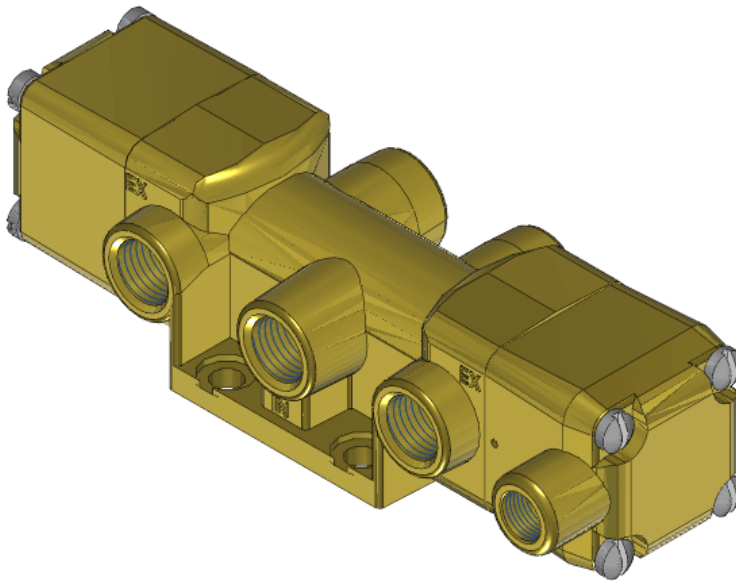

22 Spring Valley Rd.
Paramus, NJ 07652
(201) 843-2400
sales@versa-valves.com

Valve, 4-Way, Brass

VSP-4322

Description

Versa V Series Directional Control Valve

The VERSA 1/4" brass V Series valves are suited for nearly all pneumatic directional control applications. The V Series is designed for trouble-

free performance even in the harshest environments. The integrity of design makes them adaptable to a maximum number of applications with a minimum number of components. This is possible through the modular approach to valve construction, which allows valve bodies and actuating devices to be interchanged end for end and valve for a valve in many cases. The modular approach to this valve design makes thousands of valve variations possible, allowing the customer to "build" his valve to fit his unique specifications.

Product Features

- Constructed of forged brass for long-lasting, corrosion-resistant strength. Functions without fail when exposed to mud, water, salt, grime, oils and chemicals
- Buna-N/nitrile rubber o-ring seals perform reliably with oil, fuel, and other chemicals over broad temperature range

100% Leak Tested • 10-Year Warranty

Specifications

Actuation	Pilot Spring Return
Function	4-way, 2-pos
Port Size	Body Ported, 1/4" NPT
Valve Pressure Range (PSI)	VAC-200 psi
Valve Pressure Range (BAR)	VAC-13.8 bar
Primary Flow	1.8 Cv
Media	Air - Inert Gas, Natural Gas
Pilot Pressure Range (PSI)	40-200 psi
Pilot Pressure Range (BAR)	2.76-13.8 bar
Temperature Range (F)	-9°F to 200°F
Temperature Range (C)	-23°C to 93°C
Body & Internal Parts	Brass
Weight	2.440000