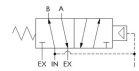

Description

Versa V Series Directional Control Valve

The VERSA 1/4" brass V Series valves are suited for nearly all pneumatic directional control applications. The V Series is designed for trouble-