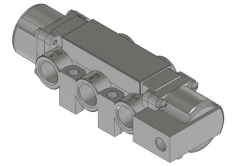

22 Spring Valley Rd.
Paramus, NJ 07652
(201) 843-2400
sales@versa-valves.com

Valve, 4-Way, SST

VSP-4402-316-NGS

Description

V-316 Series Directional Control Valve

The 1/4" V-316 Series directional control valve is suited for the most demanding applications. Ruggedly constructed, internally and externally, of

stainless steel, these valves can withstand the physical abuse of corrosive environments and controlled media. The modular design concept utilizes three basic sub-assemblies: a body assembly and two actuator assemblies that simplify circuit planning while affording almost unlimited combinations.

Product Features

- Constructed of SAE 316L marine grade stainless steel conforming to NACE standard MR-01-75 suitable for direct exposure to sour environments
- FKM o-ring seals perform reliably with exposure to hydrocarbons or highly corrosive fluids over a broad temperature range: equivalent to Viton®, Fluorel®

100% Leak Tested • 10-Year Warranty

Specifications

Actuation	Pilot Spring Return
Function	4-way, 2-pos
Port Size	Body Ported, 3/8" NPT
Valve Pressure Range (PSI)	VAC-200 psi
Valve Pressure Range (BAR)	VAC-13.8 bar
Primary Flow	2.0 Cv
Media	Air - Inert Gas, Natural Gas
Pilot Pressure Range (PSI)	55-200 psi
Pilot Pressure Range (BAR)	3.79-13.8 bar
Temperature Range (F)	-4°F to 300°F
Temperature Range (C)	-20°C to 149°C
Body & Internal Parts	316L Stainless Steel
Weight	2.360000