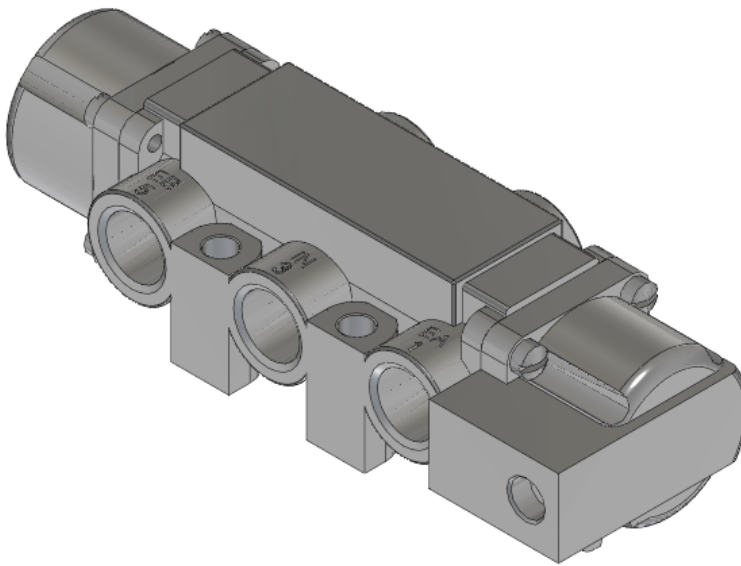

22 Spring Valley Rd.
Paramus, NJ 07652
(201) 843-2400
sales@versa-valves.com

Valve, 4-Way, SST

VSP-4402-316-NGS

Description

V-316 Series Directional Control Valve

The 1/4" V-316 Series directional control valve is suited for the most demanding applications. Ruggedly constructed, internally and externally, of

stainless steel, these valves can withstand the physical abuse of corrosive environments and controlled media. The modular design concept utilizes three basic sub-assemblies: a body assembly and two actuator assemblies that simplify circuit planning while affording almost unlimited combinations.

Product Features

- Constructed of SAE 316L marine grade stainless steel conforming to NACE standard MR-01-75 suitable for direct exposure to sour environments
- FKM o-ring seals perform reliably with exposure to hydrocarbons or highly corrosive fluids over a broad temperature range: equivalent to Viton®, Fluorel®

100% Leak Tested • 10-Year Warranty

Specifications

Actuation	Pilot Spring Return
Function	4-way, 2-pos
Port Size	Body Ported, 3/8" NPT
Valve Pressure Range (PSI)	VAC-200 psi
Valve Pressure Range (BAR)	VAC-13.8 bar
Primary Flow	2.0 Cv
Media	Air - Inert Gas, Natural Gas
Pilot Pressure Range (PSI)	55-200 psi
Pilot Pressure Range (BAR)	3.79-13.8 bar
Temperature Range (F)	-4°F to 300°F
Temperature Range (C)	-20°C to 149°C
Body & Internal Parts	316L Stainless Steel
Weight	2.360000