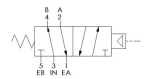

22 Spring Valley Rd.
Paramus, NJ 07652
(201) 843-2400
sales@versa-valves.com

Valve, 4-Way, SST

VSP-4402-316-NGS

Description

V-316 Series Directional Control Valve

The 1/4" V-316 Series directional control valve is suited for the most demanding applications. Ruggedly constructed, internally and externally, of

100% Leak Tested • 10-Year Warranty

Specifications

Actuation	Pilot Spring Return
Function	4-way, 2-pos
Port Size	Body Ported, 3/8" NPT
Valve Pressure Range (PSI)	VAC-200 psi
Valve Pressure Range (BAR)	VAC-13.8 bar
Primary Flow	2.0 Cv
Media	Air - Inert Gas, Natural Gas
Pilot Pressure Range (PSI)	55-200 psi
Pilot Pressure Range (BAR)	3.79-13.8 bar
Temperature Range (F)	-4°F to 300°F
Temperature Range (C)	-20°C to 149°C
Body & Internal Parts	316L Stainless Steel
Weight	2.360000