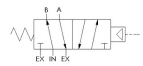

Description

Versa V Series Directional Control Valve

The VERSA 1/2" brass V Series valves are suited for nearly all pneumatic directional control applications. The V Series is designed for trouble-