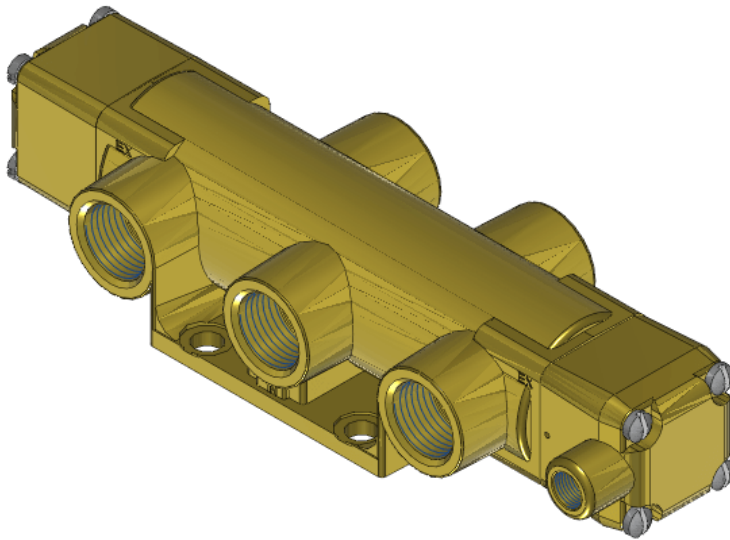

22 Spring Valley Rd.
Paramus, NJ 07652
(201) 843-2400
sales@versa-valves.com

Valve, 4-Way, Brass

VSP-4502-S-44

Description

Versa V Series Directional Control Valve

The VERSA 1/2" brass V Series valves are suited for nearly all pneumatic directional control applications. The V Series is designed for trouble-

free performance even in the harshest environments. The integrity of design makes them adaptable to a maximum number of applications with a minimum number of components. This is possible through the modular approach to valve construction, which allows valve bodies and actuating devices to be interchanged end for end and valve for a valve in many cases. The modular approach to this valve design makes thousands of valve variations possible, allowing the customer to "build" his valve to fit his unique specifications.

Product Features

- Constructed of forged brass for long-lasting, corrosion-resistant strength. Functions without fail when exposed to mud, water, salt, grime, oils and chemicals
- Low-temperature Buna o-ring seals for low-temperature applications down to -40°F

100% Leak Tested • 10-Year Warranty

Specifications

Actuation	Pilot Spring Return
Function	4-way, 2-pos
Port Size	Body Ported, 1/2" NPT
Valve Pressure Range (PSI)	VAC-130 psi
Valve Pressure Range (BAR)	VAC-8.96 bar
Primary Flow	4.0 Cv
Media	Air - Inert Gas, Natural Gas
Pilot Pressure Range (PSI)	55-200 psi
Pilot Pressure Range (BAR)	3.79-13.8 bar
Temperature Range (F)	-54°F to 200°F
Temperature Range (C)	-48°C to 93°C
Body & Internal Parts	Brass
Weight	4.510000