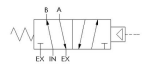

Description

Versa V Series Directional Control Valve

The VERSA 1" brass V Series valves are suited for nearly all pneumatic directional control applications. The V Series is designed for trouble-free