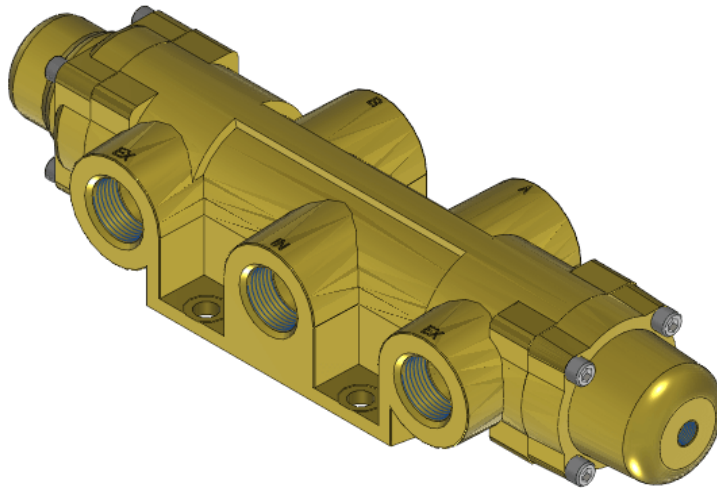

22 Spring Valley Rd.
Paramus, NJ 07652
(201) 843-2400
sales@versa-valves.com

Valve, 4-Way, Brass

VSP-4602-44

Description

Versa V Series Directional Control Valve

The VERSA 1" brass V Series valves are suited for nearly all pneumatic directional control applications. The V Series is designed for trouble-free

performance even in the harshest environments. The integrity of design makes them adaptable to a maximum number of applications with a minimum number of components. This is possible through the modular approach to valve construction, which allows valve bodies and actuating devices to be interchanged end for end and valve for a valve in many cases. The modular approach to this valve design makes thousands of valve variations possible, allowing the customer to "build" his valve to fit his unique specifications.

Product Features

- Constructed of forged brass for long-lasting, corrosion-resistant strength. Functions without fail when exposed to mud, water, salt, grime, oils and chemicals
- Low-temperature Buna o-ring seals for low-temperature applications down to -40°F

100% Leak Tested • 10-Year Warranty

Specifications

Actuation	Pilot Spring Return
Function	4-way, 2-pos
Port Size	Body Ported, 3/4" NPT
Valve Pressure Range (PSI)	VAC-130 psi
Valve Pressure Range (BAR)	VAC-8.96 bar
Primary Flow	9.7 Cv
Media	Air - Inert Gas, Natural Gas
Pilot Pressure Range (PSI)	50-200 psi
Pilot Pressure Range (BAR)	3.45-13.8 bar
Temperature Range (F)	-54°F to 200°F
Temperature Range (C)	-48°C to 93°C
Body & Internal Parts	Brass
Weight	13.800000