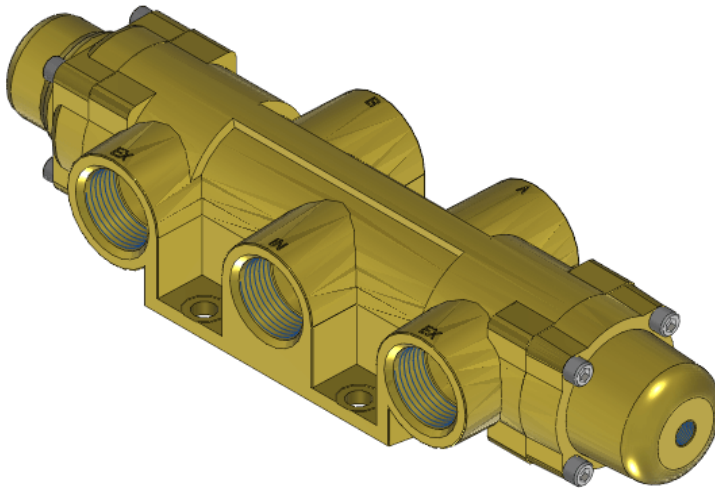

# Valve, 4-Way, Brass

VSP-4702-44

### Versa V Series Directional Control Valve

The VERSA 1" brass V Series valves are suited for nearly all pneumatic directional control applications. The V Series is designed for trouble-free

performance even in the harshest environments. The integrity of design makes them adaptable to a maximum number of applications with a minimum number of components. This is possible through the modular approach to valve construction, which allows valve bodies and actuating devices to be interchanged end for end and valve for a valve in many cases. The modular approach to this valve design makes thousands of valve variations possible, allowing the customer to "build" his valve to fit his unique specifications.

## Product Features

- Constructed of forged brass for long-lasting, corrosion-resistant strength. Functions without fail when exposed to mud, water, salt, grime, oils and chemicals
- Low-temperature Buna o-ring seals for low-temperature applications down to -40°F

## Specifications

Actuation	Pilot   Spring Return
Function	4-way, 2-pos
Port Size	Body Ported, 1" NPT
Valve Pressure Range (PSI)	VAC-130 psi
Valve Pressure Range (BAR)	VAC-8.96 bar
Primary Flow	11.1 Cv
Media	Air - Inert Gas, Natural Gas
Pilot Pressure Range (PSI)	50-200 psi
Pilot Pressure Range (BAR)	3.45-13.8 bar
Temperature Range (F)	-54°F to 200°F
Temperature Range (C)	-48°C to 93°C
Body & Internal Parts	Brass
Weight	13.080000