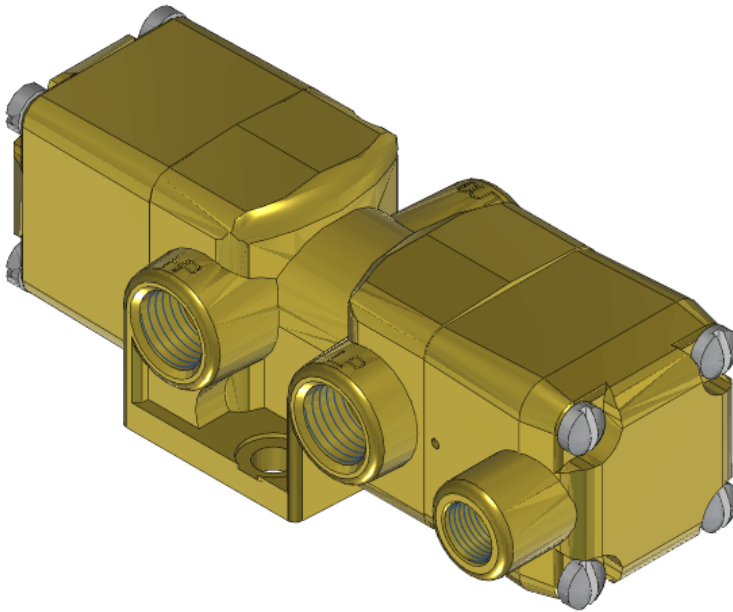

22 Spring Valley Rd.
Paramus, NJ 07652
(201) 843-2400
sales@versa-valves.com

Valve, Selector, NPB

VSP-8302-3433

Specifications

Actuation	Pilot Spring Return
Function	Selector (2 inlets-1 outlet), 2-pos [8-way]
Port Size	Body Ported, 1/4" NPT
Valve Pressure Range (PSI)	VAC-200 psi
Valve Pressure Range (BAR)	VAC-13.8 bar
Primary Flow	1.8 Cv
Media	Air - Inert Gas, Natural Gas
Pilot Pressure Range (PSI)	40-200 psi
Pilot Pressure Range (BAR)	2.76-13.8 bar
Temperature Range (F)	-9°F to 200°F
Temperature Range (C)	-23°C to 93°C
Body & Internal Parts	Nickel Plated Brass
Weight	2.140000