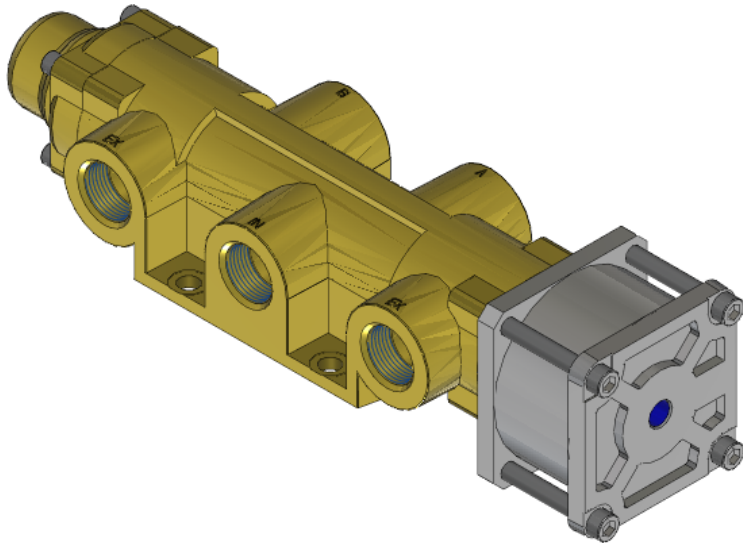

# Valve, 4-Way, Brass

VSW-4602-WS

## Specifications

---

Actuation	Diaphragm-Pilot   Spring Return
Function	4-way, 2-pos
Port Size	Body Ported, 3/4" NPT
Valve Pressure Range (PSI)	0-100 psi
Valve Pressure Range (BAR)	0-6.90 bar
Primary Flow	9.7 Cv
Media	Water
Pilot Pressure Range (PSI)	35-200 psi
Pilot Pressure Range (BAR)	2.41-13.8 bar
Temperature Range (F)	-9°F to 200°F
Temperature Range (C)	-23°C to 93°C
Body & Internal Parts	Brass
Weight	18.740000