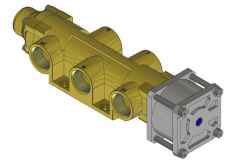

# Valve, 4-Way, NPB

VSW-4702-WS-167

### Versa V Series Directional Control Valve

The VERSA 1" brass V Series valves are suited for nearly all pneumatic directional control applications. The V Series is designed for trouble-free

performance even in the harshest environments. The integrity of design makes them adaptable to a maximum number of applications with a minimum number of components. This is possible through the modular approach to valve construction, which allows valve bodies and actuating devices to be interchanged end for end and valve for a valve in many cases. The modular approach to this valve design makes thousands of valve variations possible, allowing the customer to "build" his valve to fit his unique specifications.