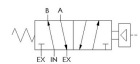

Description

Versa V Series Directional Control Valve

The VERSA 1" brass V Series valves are suited for nearly all pneumatic directional control applications. The V Series is designed for trouble-free