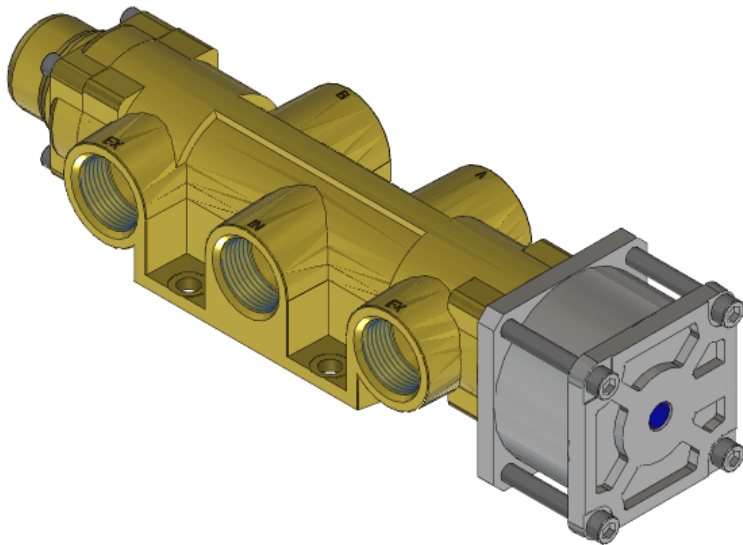

# Valve, 4-Way, NPB

VSW-4702-WS-167

### Versa V Series Directional Control Valve

The VERSA 1" brass V Series valves are suited for nearly all pneumatic directional control applications. The V Series is designed for trouble-free

performance even in the harshest environments. The integrity of design makes them adaptable to a maximum number of applications with a minimum number of components. This is possible through the modular approach to valve construction, which allows valve bodies and actuating devices to be interchanged end for end and valve for a valve in many cases. The modular approach to this valve design makes thousands of valve variations possible, allowing the customer to "build" his valve to fit his unique specifications.

## Product Features

- Constructed of forged brass with electroless nickel plating for increased wear resistance, hardness and corrosion protection. Long-lasting performance in the most demanding conditions
- Buna-N/nitrile rubber o-ring seals perform reliably with oil, fuel, and other chemicals over broad temperature range

## Specifications

Actuation	Diaphragm-Pilot   Spring Return
Function	4-way, 2-pos
Port Size	Body Ported, 1" NPT
Valve Pressure Range (PSI)	0-100 psi
Valve Pressure Range (BAR)	0-6.90 bar
Primary Flow	11.1 Cv
Media	Water
Pilot Pressure Range (PSI)	35-200 psi
Pilot Pressure Range (BAR)	2.41-13.8 bar
Temperature Range (F)	-9°F to 200°F
Temperature Range (C)	-23°C to 93°C
Body & Internal Parts	Nickel Plated Brass
Weight	18.130000