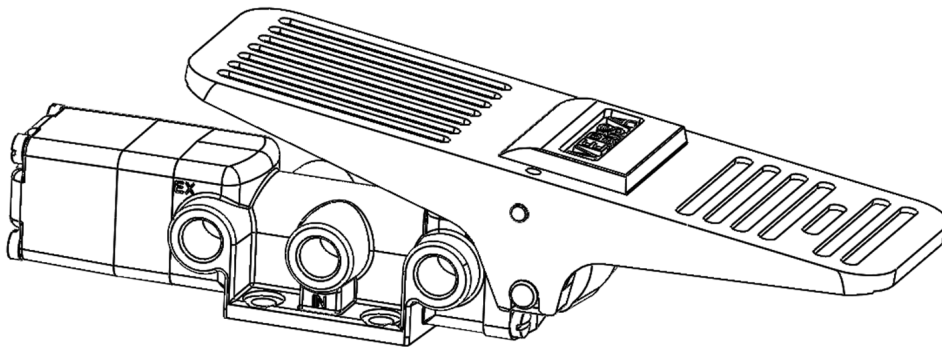

# Valve, 4-Way, Brass

VTB-4303

## Specifications

---

Actuation	Foot Treadle   Spring Center
Function	4-way, 3-pos, Blocked Center
Port Size	Body Ported, 1/4" NPT
Valve Pressure Range (PSI)	VAC-200 psi
Valve Pressure Range (BAR)	VAC-13.8 bar
Primary Flow	1.8 Cv
Media	Air - Inert Gas, Natural Gas
Temperature Range (F)	5°F to 200°F
Temperature Range (C)	-15°C to 93°C
Body & Internal Parts	Brass
Weight	3.200000