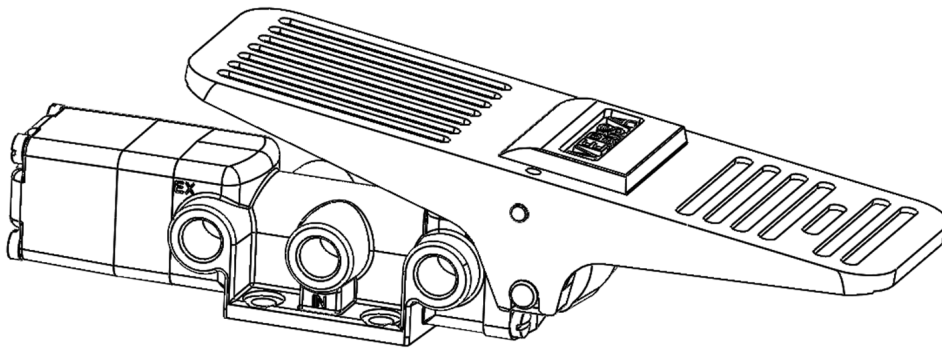

22 Spring Valley Rd.
Paramus, NJ 07652
(201) 843-2400
sales@versa-valves.com

Valve, 4-Way, Brass

VTB-4304

Description

Versa V Series Directional Control Valve

The VERSA 1/4" brass V Series valves are suited for nearly all pneumatic directional control applications. The V Series is designed for trouble-free performance even in the harshest environments. The integrity of design makes them adaptable to a maximum number of applications with a minimum number of components. This is possible through the modular approach to valve construction, which allows valve bodies and actuating devices to be interchanged end for end and valve for a valve in many cases. The modular approach to this valve design makes thousands of valve variations possible, allowing the customer to "build" his valve to fit his unique specifications.

Product Features

- Constructed of forged brass for long-lasting, corrosion-resistant strength. Functions without fail when exposed to mud, water, salt, grime, oils and chemicals
- Buna-N/nitrile rubber o-ring seals perform reliably with oil, fuel, and other chemicals over broad temperature range

100% Leak Tested • 10-Year Warranty