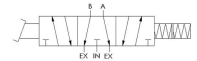

Description

Versa V Series Directional Control Valve

The VERSA 1/4" brass V Series valves are suited for nearly all pneumatic directional control applications. The V Series is designed for trouble-free performance even in the harshest environments. The integrity of design makes them adaptable to a maximum number of applications with a minimum number of components. This is possible through the modular approach to valve construction, which allows valve bodies and actuating devices to be interchanged end for end and valve for a valve in many cases. The modular approach to this valve design makes thousands of valve variations possible, allowing the customer to "build" his valve to fit his unique specifications.

Product Features

- Constructed of forged brass for long-lasting, corrosion-resistant strength. Functions without fail when exposed to mud, water, salt, grime, oils and chemicals
- Buna-N/nitrile rubber o-ring seals perform reliably with oil, fuel, and other chemicals over broad temperature range

100% Leak Tested • 10-Year Warranty