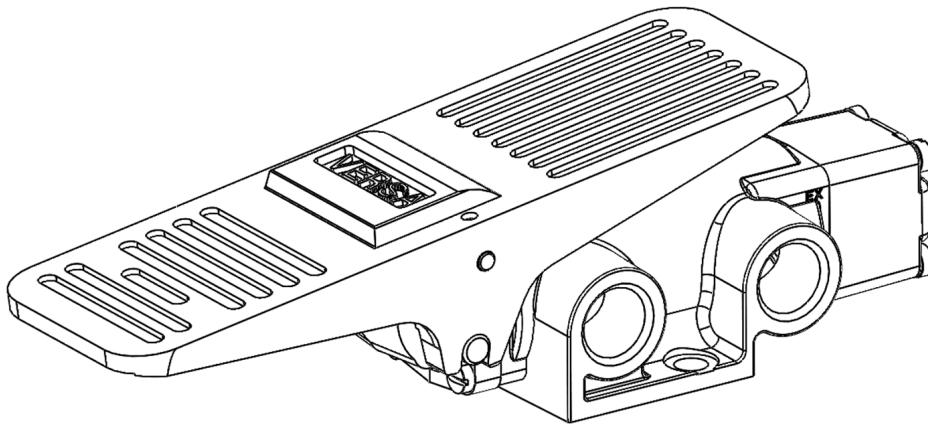

Valve, 3-Way, Brass

VTS-3502

Description

Versa V Series Directional Control Valve

The VERSA 1/2" brass V Series valves are suited for nearly all pneumatic directional control applications. The V Series is designed for trouble-free performance even in the harshest environments. The integrity of design makes them adaptable to a maximum number of applications with a minimum number of components. This is possible through the modular approach to valve construction, which allows valve bodies and actuating devices to be interchanged end for end and valve for a valve in many cases. The modular approach to this valve design makes thousands of valve variations possible, allowing the customer to "build" his valve to fit his unique specifications.

Product Features

- Constructed of forged brass for long-lasting, corrosion-resistant strength. Functions without fail when exposed to mud, water, salt, grime, oils and chemicals
- Buna-N/nitrile rubber o-ring seals perform reliably with oil, fuel, and other chemicals over broad temperature range

100% Leak Tested • 10-Year Warranty

Specifications

Actuation	Foot Treadle Spring Return
Function	3-way, 2-pos, NO
Port Size	Body Ported, 1/2" NPT
Valve Pressure Range (PSI)	VAC-200 psi
Valve Pressure Range (BAR)	VAC-13.8 bar
Primary Flow	4.0 Cv
Media	Air - Inert Gas, Natural Gas
Temperature Range (F)	5°F to 200°F
Temperature Range (C)	-15°C to 93°C
Body & Internal Parts	Brass
Weight	3.750000