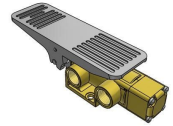

Valve, 3-Way, Brass

VTS-3502

Description

Versa V Series Directional Control Valve

The VERSA 1/2" brass V Series valves are suited for nearly all pneumatic directional control applications. The V Series is designed for trouble-free performance even in the harshest environments. The integrity of design makes them adaptable to a maximum number of applications with a minimum number of components. This is possible through the modular approach to valve construction, which allows valve bodies and actuating devices to be interchanged end for end and valve for a valve in many cases. The modular approach to this valve design makes thousands of valve variations possible, allowing the customer to "build" his valve to fit his unique specifications.

Product Features

- Constructed of forged brass for long-lasting, corrosion-resistant strength. Functions without fail when exposed to mud, water, salt, grime, oils and chemicals
- Buna-N/nitrile rubber o-ring seals perform reliably with oil, fuel, and other chemicals over broad temperature range

100% Leak Tested • 10-Year Warranty

Specifications

Actuation	Foot Treadle Spring Return
Function	3-way, 2-pos, NO
Port Size	Body Ported, 1/2" NPT
Valve Pressure Range (PSI)	VAC-200 psi
Valve Pressure Range (BAR)	VAC-13.8 bar
Primary Flow	4.0 Cv
Media	Air - Inert Gas, Natural Gas
Temperature Range (F)	5°F to 200°F
Temperature Range (C)	-15°C to 93°C
Body & Internal Parts	Brass
Weight	3.750000