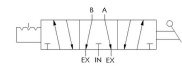

Description

Versa V Series Directional Control Valve

The VERSA 1/4" brass V Series valves are suited for nearly all pneumatic directional control applications. The V Series is designed for trouble-