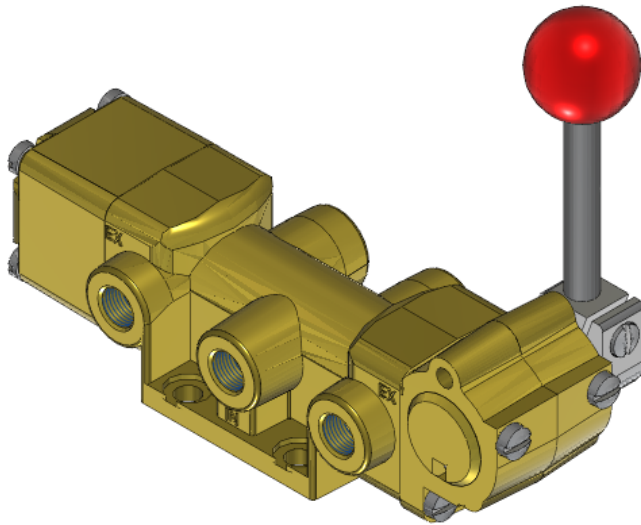

22 Spring Valley Rd.
Paramus, NJ 07652
(201) 843-2400
sales@versa-valves.com

Valve, 4-Way, Brass

VUH-4204

Description

Versa V Series Directional Control Valve

The VERSA 1/4" brass V Series valves are suited for nearly all pneumatic directional control applications. The V Series is designed for trouble-

free performance even in the harshest environments. The integrity of design makes them adaptable to a maximum number of applications with a minimum number of components. This is possible through the modular approach to valve construction, which allows valve bodies and actuating devices to be interchanged end for end and valve for a valve in many cases. The modular approach to this valve design makes thousands of valve variations possible, allowing the customer to "build" his valve to fit his unique specifications.

Product Features

- Constructed of forged brass for long-lasting, corrosion-resistant strength. Functions without fail when exposed to mud, water, salt, grime, oils and chemicals
- Buna-N/nitrile rubber o-ring seals perform reliably with oil, fuel, and other chemicals over broad temperature range

100% Leak Tested • 10-Year Warranty

Specifications

Actuation	Hand Lever-Offset \ Detent 3-positions
Function	4-way, 3-pos, Cylinder ports open to exhaust
Port Size	Body Ported, 1/8" NPT
Valve Pressure Range (PSI)	VAC-200 psi
Valve Pressure Range (BAR)	VAC-13.8 bar
Primary Flow	1.4 Cv
Media	Air - Inert Gas, Natural Gas
Temperature Range (F)	5°F to 200°F
Temperature Range (C)	-15°C to 93°C
Body & Internal Parts	Brass
Weight	3.030000