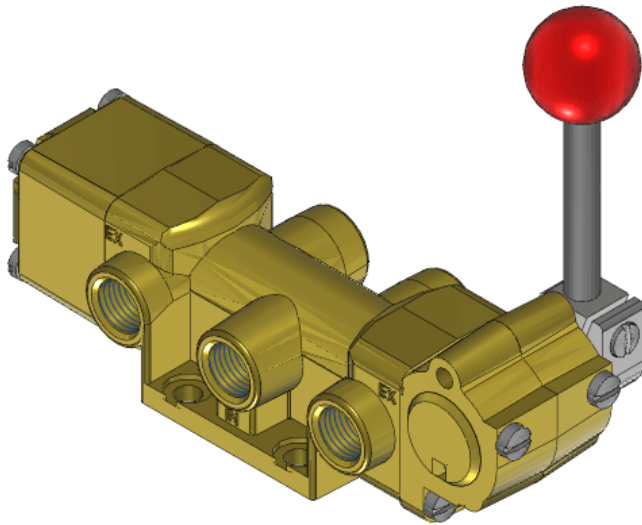

# Valve, 4-Way, Brass

VUH-4304

## Specifications

---

Actuation	Hand Lever-Offset \ Detent 3-positions
Function	4-way, 3-pos, Cylinder ports open to exhaust
Port Size	Body Ported, 1/4" NPT
Valve Pressure Range (PSI)	VAC-200 psi
Valve Pressure Range (BAR)	VAC-13.8 bar
Primary Flow	1.8 Cv
Media	Air - Inert Gas, Natural Gas
Temperature Range (F)	5°F to 200°F
Temperature Range (C)	-15°C to 93°C
Body & Internal Parts	Brass
Weight	2.960000