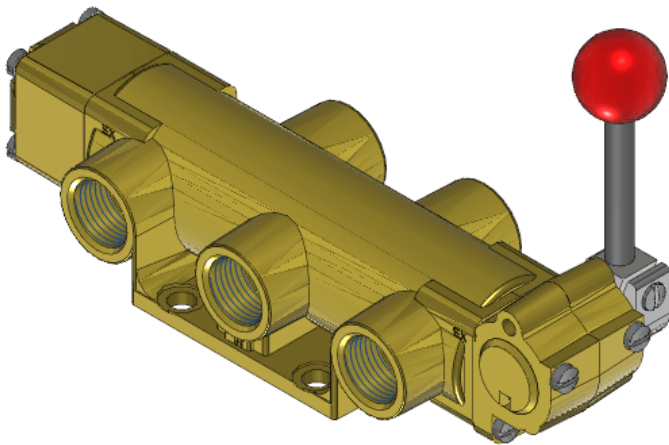

22 Spring Valley Rd.
Paramus, NJ 07652
(201) 843-2400
sales@versa-valves.com

Valve, 4-Way, Brass

VUH-4504

Specifications

Actuation	Hand Lever-Offset \ Detent 3-positions
Function	4-way, 3-pos, Cylinder ports open to exhaust
Port Size	Body Ported, 1/2" NPT
Valve Pressure Range (PSI)	VAC-200 psi
Valve Pressure Range (BAR)	VAC-13.8 bar
Primary Flow	4.0 Cv
Media	Air - Inert Gas, Natural Gas
Temperature Range (F)	5°F to 200°F
Temperature Range (C)	-15°C to 93°C
Body & Internal Parts	Brass
Weight	5.010000