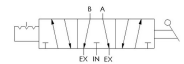

Image for reference only.
May not reflect actual product configuration.

© 2018 Versa Products Co., Inc.

Description

Versa V Series Directional Control Valve

The VERSA 1" brass V Series valves are suited for nearly all pneumatic directional control applications. The V Series is designed for trouble-free