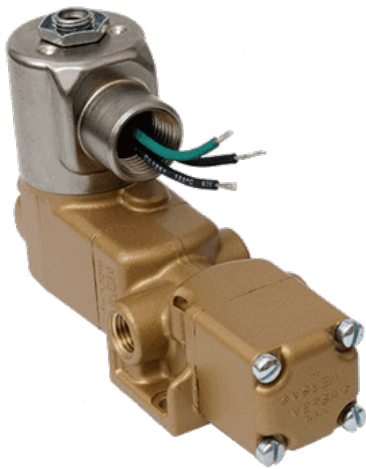

22 Spring Valley Rd.
Paramus, NJ 07652
(201) 843-2400
sales@versa-valves.com

Valve, 4-Way, Brass

VUH-4704-WS

Image for reference only.
May not reflect actual product configuration.

© 2018 Versa Products Co., Inc.

Description

Versa V Series Directional Control Valve

The VERSA 1" brass V Series valves are suited for nearly all pneumatic directional control applications. The V Series is designed for trouble-free

performance even in the harshest environments. The integrity of design makes them adaptable to a maximum number of applications with a minimum number of components. This is possible through the modular approach to valve construction, which allows valve bodies and actuating devices to be interchanged end for end and valve for a valve in many cases. The modular approach to this valve design makes thousands of valve variations possible, allowing the customer to "build" his valve to fit his unique specifications.

Product Features

- Constructed of forged brass for long-lasting, corrosion-resistant strength. Functions without fail when exposed to mud, water, salt, grime, oils and chemicals
- Buna-N/nitrile rubber o-ring seals perform reliably with oil, fuel, and other chemicals over broad temperature range

100% Leak Tested • 10-Year Warranty

Specifications

Actuation	Hand Lever-Offset \ Detent 3-positions
Function	4-way, 3-pos, Cylinder ports open to exhaust
Port Size	Body Ported, 1" NPT
Valve Pressure Range (PSI)	0-100 psi
Valve Pressure Range (BAR)	0-6.90 bar
Primary Flow	11.1 Cv
Media	Water
Temperature Range (F)	5°F to 200°F
Temperature Range (C)	-15°C to 93°C
Body & Internal Parts	Brass
Weight	14.830000