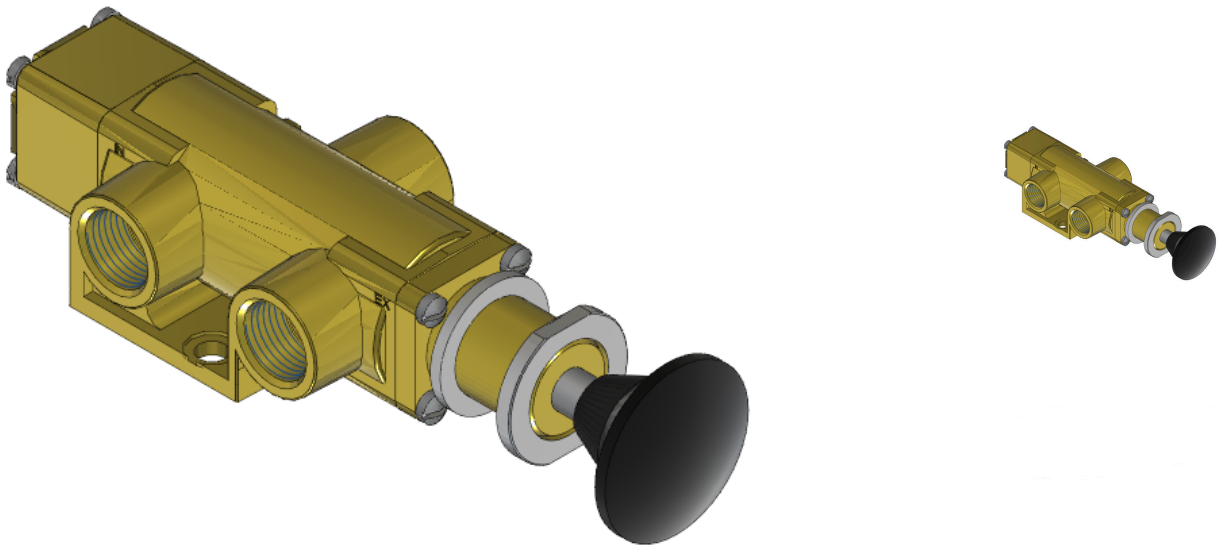

Valve, 3-Way, Brass

VUI-3503

Description

Versa V Series Directional Control Valve

The VERSA 1/2" brass V Series valves are suited for nearly all pneumatic directional control applications. The V Series is designed for trouble-

free performance even in the harshest environments. The integrity of design makes them adaptable to a maximum number of applications with a minimum number of components. This is possible through the modular approach to valve construction, which allows valve bodies and actuating devices to be interchanged end for end and valve for a valve in many cases. The modular approach to this valve design makes thousands of valve variations possible, allowing the customer to "build" his valve to fit his unique specifications.

Product Features

- Constructed of forged brass for long-lasting, corrosion-resistant strength. Functions without fail when exposed to mud, water, salt, grime, oils and chemicals
- Buna-N/nitrile rubber o-ring seals perform reliably with oil, fuel, and other chemicals over broad temperature range

100% Leak Tested • 10-Year Warranty

Specifications

Actuation	Palm Button \ Detent 3-positions
Function	3-way, 3-pos, Blocked Center
Port Size	Body Ported, 1/2" NPT
Valve Pressure Range (PSI)	VAC-200 psi
Valve Pressure Range (BAR)	VAC-13.8 bar
Primary Flow	4.0 Cv
Media	Air - Inert Gas, Natural Gas
Temperature Range (F)	5°F to 200°F
Temperature Range (C)	-15°C to 93°C
Body & Internal Parts	Brass
Weight	3.320000