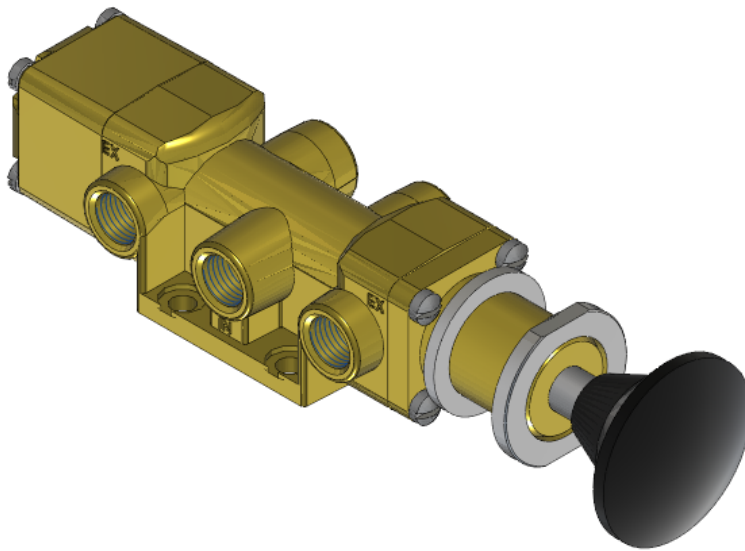

22 Spring Valley Rd.
Paramus, NJ 07652
(201) 843-2400
sales@versa-valves.com

Valve, 4-Way, Brass

VUI-4303

Specifications

Actuation	Palm Button \ Detent 3-positions
Function	4-way, 3-pos, Blocked Center
Port Size	Body Ported, 1/4" NPT
Valve Pressure Range (PSI)	VAC-200 psi
Valve Pressure Range (BAR)	VAC-13.8 bar
Primary Flow	1.8 Cv
Media	Air - Inert Gas, Natural Gas
Temperature Range (F)	5°F to 200°F
Temperature Range (C)	-15°C to 93°C
Body & Internal Parts	Brass
Weight	2.500000