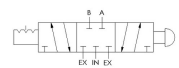

Description

Versa V Series Directional Control Valve

The VERSA 1" brass V Series valves are suited for nearly all pneumatic directional control applications. The V Series is designed for trouble-free