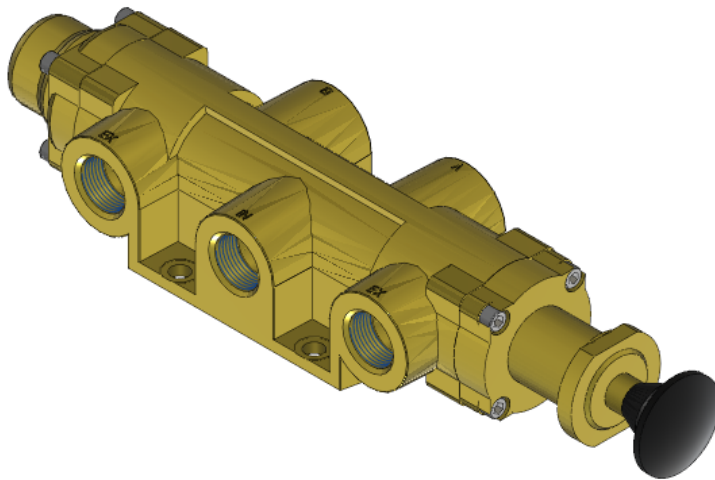

# Valve, 4-Way, Brass

VUI-4603

### Versa V Series Directional Control Valve

The VERSA 1" brass V Series valves are suited for nearly all pneumatic directional control applications. The V Series is designed for trouble-free

performance even in the harshest environments. The integrity of design makes them adaptable to a maximum number of applications with a minimum number of components. This is possible through the modular approach to valve construction, which allows valve bodies and actuating devices to be interchanged end for end and valve for a valve in many cases. The modular approach to this valve design makes thousands of valve variations possible, allowing the customer to "build" his valve to fit his unique specifications.

## Product Features

- Constructed of forged brass for long-lasting, corrosion-resistant strength. Functions without fail when exposed to mud, water, salt, grime, oils and chemicals
- Buna-N/nitrile rubber o-ring seals perform reliably with oil, fuel, and other chemicals over broad temperature range

## Specifications

Actuation	Palm Button \ Detent 3-positions
Function	4-way, 3-pos, Blocked Center
Port Size	Body Ported, 3/4" NPT
Valve Pressure Range (PSI)	VAC-200 psi
Valve Pressure Range (BAR)	VAC-13.8 bar
Primary Flow	9.7 Cv
Media	Air - Inert Gas, Natural Gas
Temperature Range (F)	5°F to 200°F
Temperature Range (C)	-15°C to 93°C
Body & Internal Parts	Brass
Weight	14.380000