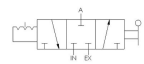

Description

Versa V Series Directional Control Valve

The VERSA 1" brass V Series valves are suited for nearly all pneumatic directional control applications. The V Series is designed for trouble-free