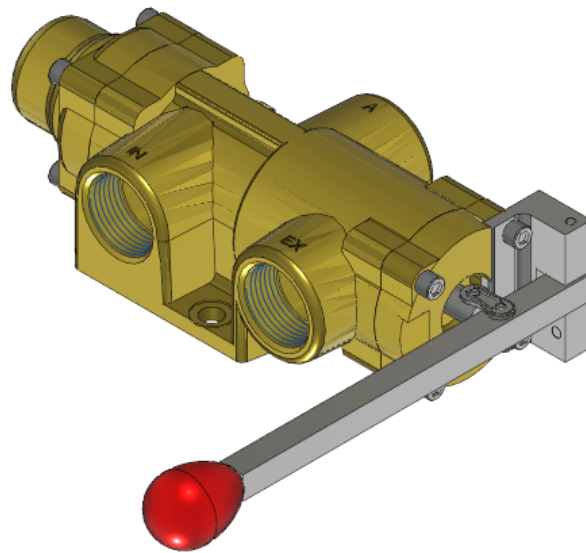

22 Spring Valley Rd.
Paramus, NJ 07652
(201) 843-2400
sales@versa-valves.com

Valve, 3-Way, Brass

VUL-3703-28B

Description

Versa V Series Directional Control Valve

The VERSA 1" brass V Series valves are suited for nearly all pneumatic directional control applications. The V Series is designed for trouble-free

performance even in the harshest environments. The integrity of design makes them adaptable to a maximum number of applications with a minimum number of components. This is possible through the modular approach to valve construction, which allows valve bodies and actuating devices to be interchanged end for end and valve for a valve in many cases. The modular approach to this valve design makes thousands of valve variations possible, allowing the customer to "build" his valve to fit his unique specifications.

Product Features

- Constructed of forged brass for long-lasting, corrosion-resistant strength. Functions without fail when exposed to mud, water, salt, grime, oils and chemicals
- Buna-N/nitrile rubber o-ring seals perform reliably with oil, fuel, and other chemicals over broad temperature range

100% Leak Tested • 10-Year Warranty

Specifications

Actuation	Hand Lever-Centerline \ Detent 3-positions
Function	3-way, 3-pos, Blocked Center
Port Size	Body Ported, 1" NPT
Valve Pressure Range (PSI)	VAC-200 psi
Valve Pressure Range (BAR)	VAC-13.8 bar
Primary Flow	11.1 Cv
Media	Air - Inert Gas, Natural Gas
Temperature Range (F)	5°F to 200°F
Temperature Range (C)	-15°C to 93°C
Body & Internal Parts	Brass
Weight	9.930000