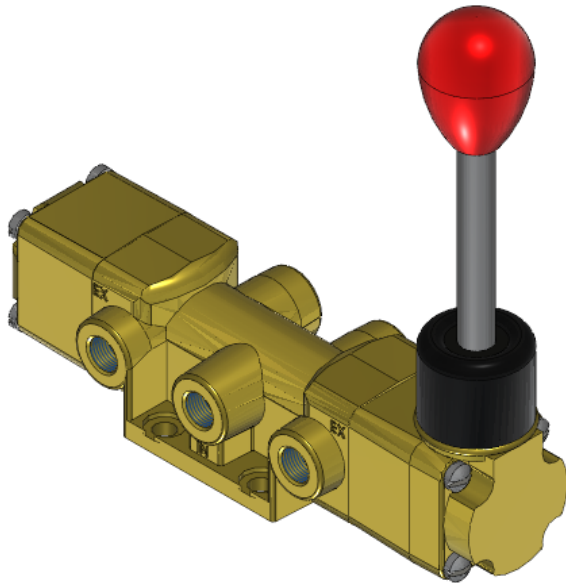

22 Spring Valley Rd.
Paramus, NJ 07652
(201) 843-2400
sales@versa-valves.com

Valve, 4-Way, Brass

VUL-4203

Specifications

Actuation	Hand Lever-Centerline \ Detent 3-positions
Function	4-way, 3-pos, Blocked Center
Port Size	Body Ported, 1/8" NPT
Valve Pressure Range (PSI)	VAC-200 psi
Valve Pressure Range (BAR)	VAC-13.8 bar
Primary Flow	1.4 Cv
Media	Air - Inert Gas, Natural Gas
Temperature Range (F)	5°F to 200°F
Temperature Range (C)	-15°C to 93°C
Body & Internal Parts	Brass
Weight	3.310000