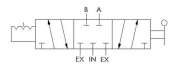

22 Spring Valley Rd.
Paramus, NJ 07652
(201) 843-2400
sales@versa-valves.com

Valve, 4-Way, Brass

VUL-4203

Specifications

Actuation	Hand Lever-Centerline \ Detent 3-positions
Function	4-way, 3-pos, Blocked Center
Port Size	Body Ported, 1/8" NPT
Valve Pressure Range (PSI)	VAC-200 psi
Valve Pressure Range (BAR)	VAC-13.8 bar
Primary Flow	1.4 Cv
Media	Air - Inert Gas, Natural Gas
Temperature Range (F)	5°F to 200°F
Temperature Range (C)	-15°C to 93°C
Body & Internal Parts	Brass
Weight	3.310000