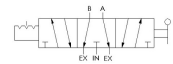

Description

Versa V Series Directional Control Valve

The VERSA 1/4" brass V Series valves are suited for nearly all pneumatic directional control applications. The V Series is designed for trouble-