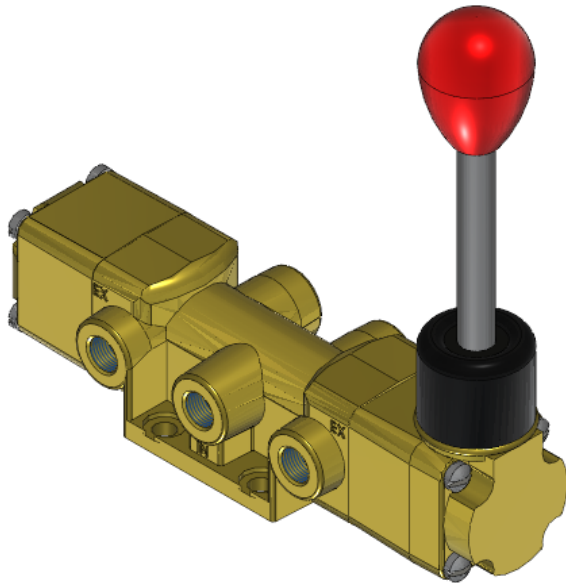

22 Spring Valley Rd.
Paramus, NJ 07652
(201) 843-2400
sales@versa-valves.com

Valve, 4-Way, Brass

VUL-4204

Description

Versa V Series Directional Control Valve

The VERSA 1/4" brass V Series valves are suited for nearly all pneumatic directional control applications. The V Series is designed for trouble-

free performance even in the harshest environments. The integrity of design makes them adaptable to a maximum number of applications with a minimum number of components. This is possible through the modular approach to valve construction, which allows valve bodies and actuating devices to be interchanged end for end and valve for a valve in many cases. The modular approach to this valve design makes thousands of valve variations possible, allowing the customer to "build" his valve to fit his unique specifications.

Product Features

- Constructed of forged brass for long-lasting, corrosion-resistant strength. Functions without fail when exposed to mud, water, salt, grime, oils and chemicals
- Buna-N/nitrile rubber o-ring seals perform reliably with oil, fuel, and other chemicals over broad temperature range

100% Leak Tested • 10-Year Warranty

Specifications

Actuation	Hand Lever-Centerline \ Detent 3-positions
Function	4-way, 3-pos, Cylinder ports open to exhaust
Port Size	Body Ported, 1/8" NPT
Valve Pressure Range (PSI)	VAC-200 psi
Valve Pressure Range (BAR)	VAC-13.8 bar
Primary Flow	1.4 Cv
Media	Air - Inert Gas, Natural Gas
Temperature Range (F)	5°F to 200°F
Temperature Range (C)	-15°C to 93°C
Body & Internal Parts	Brass
Weight	3.300000