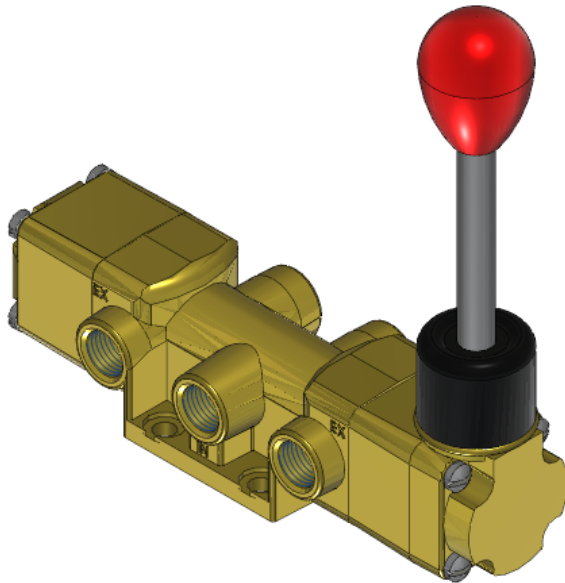

22 Spring Valley Rd.
Paramus, NJ 07652
(201) 843-2400
sales@versa-valves.com

Valve, 4-Way, Brass

VUL-4304

Specifications

Actuation	Hand Lever-Centerline \ Detent 3-positions
Function	4-way, 3-pos, Cylinder ports open to exhaust
Port Size	Body Ported, 1/4" NPT
Valve Pressure Range (PSI)	VAC-200 psi
Valve Pressure Range (BAR)	VAC-13.8 bar
Primary Flow	1.8 Cv
Media	Air - Inert Gas, Natural Gas
Temperature Range (F)	5°F to 200°F
Temperature Range (C)	-15°C to 93°C
Body & Internal Parts	Brass
Weight	3.230000