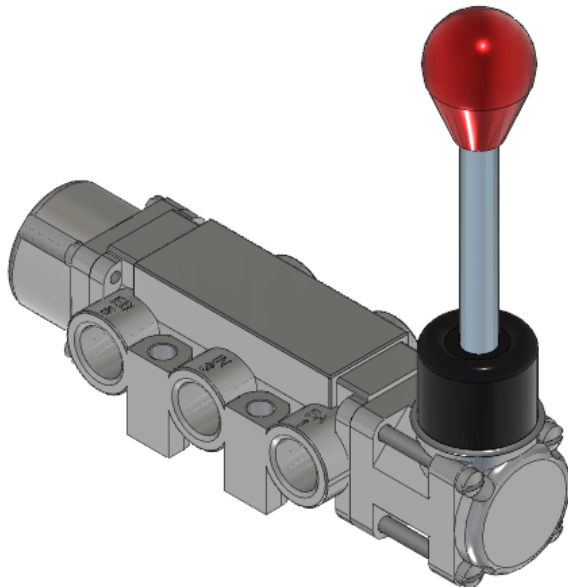

22 Spring Valley Rd.
Paramus, NJ 07652
(201) 843-2400
sales@versa-valves.com

Valve, 4-Way, SST

VUL-4403-316

Specifications

Actuation	Hand Lever-Centerline \ Detent 3-positions
Function	4-way, 3-pos, Blocked Center
Port Size	Body Ported, 3/8" NPT
Valve Pressure Range (PSI)	VAC-200 psi
Valve Pressure Range (BAR)	VAC-13.8 bar
Primary Flow	2.0 Cv
Media	Air - Inert Gas, Natural Gas
Temperature Range (F)	5°F to 300°F
Temperature Range (C)	-15°C to 149°C
Body & Internal Parts	316L Stainless Steel
Weight	3.050000