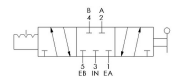

22 Spring Valley Rd.
Paramus, NJ 07652
(201) 843-2400
sales@versa-valves.com

Valve, 4-Way, SST

VUL-4403-316

Specifications

Actuation	Hand Lever-Centerline \ Detent 3-positions
Function	4-way, 3-pos, Blocked Center
Port Size	Body Ported, 3/8" NPT
Valve Pressure Range (PSI)	VAC-200 psi
Valve Pressure Range (BAR)	VAC-13.8 bar
Primary Flow	2.0 Cv
Media	Air - Inert Gas, Natural Gas
Temperature Range (F)	5°F to 300°F
Temperature Range (C)	-15°C to 149°C
Body & Internal Parts	316L Stainless Steel
Weight	3.050000