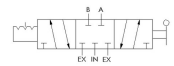

## Specifications

---

Actuation	Hand Lever-Centerline \ Detent 3-positions
Function	4-way, 3-pos, Blocked Center
Port Size	Body Ported, 1/2" NPT
Valve Pressure Range (PSI)	VAC-200 psi
Valve Pressure Range (BAR)	VAC-13.8 bar
Primary Flow	4.0 Cv
Media	Air - Inert Gas, Natural Gas
Temperature Range (F)	5°F to 200°F
Temperature Range (C)	-15°C to 93°C
Body & Internal Parts	Brass
Weight	5.300000