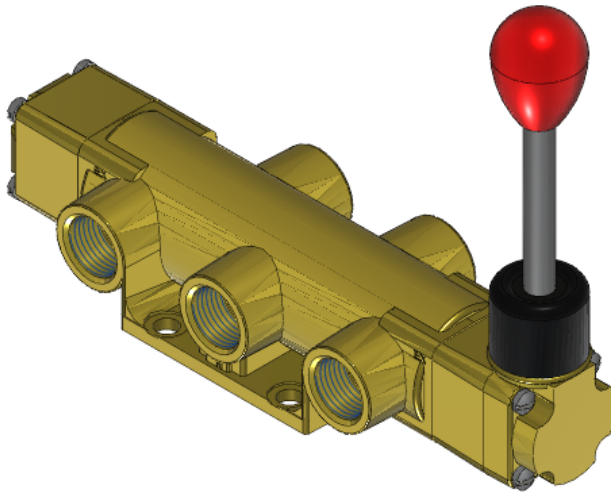

# Valve, 4-Way, Brass

VUL-4503

## Specifications

---

Actuation	Hand Lever-Centerline \ Detent 3-positions
Function	4-way, 3-pos, Blocked Center
Port Size	Body Ported, 1/2" NPT
Valve Pressure Range (PSI)	VAC-200 psi
Valve Pressure Range (BAR)	VAC-13.8 bar
Primary Flow	4.0 Cv
Media	Air - Inert Gas, Natural Gas
Temperature Range (F)	5°F to 200°F
Temperature Range (C)	-15°C to 93°C
Body & Internal Parts	Brass
Weight	5.300000