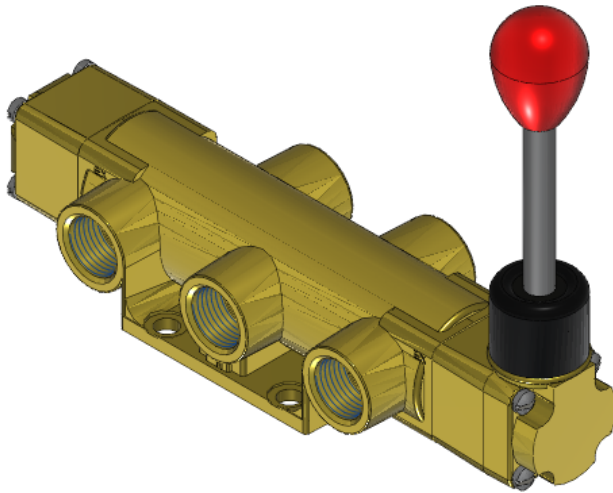

22 Spring Valley Rd.
Paramus, NJ 07652
(201) 843-2400
sales@versa-valves.com

Valve, 4-Way, Brass

VUL-4523

Specifications

Actuation	Hand Lever-Centerline \ Detent 3-positions
Function	4-way, 3-pos, Blocked Center
Port Size	Body Ported, 1/2" NPT
Valve Pressure Range (PSI)	VAC-200 psi
Valve Pressure Range (BAR)	VAC-13.8 bar
Primary Flow	4.0 Cv
Media	Air - Inert Gas, Natural Gas
Temperature Range (F)	5°F to 200°F
Temperature Range (C)	-15°C to 93°C
Body & Internal Parts	Brass
Weight	5.280000