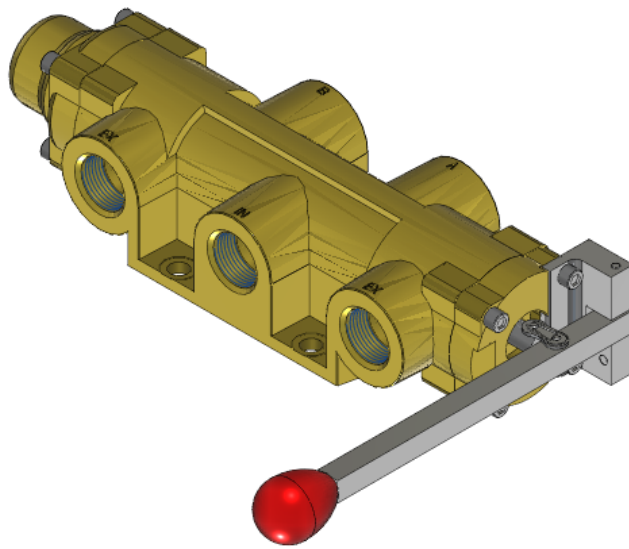

22 Spring Valley Rd.
Paramus, NJ 07652
(201) 843-2400
sales@versa-valves.com

Valve, 4-Way, Brass

VUL-4604-28B

Specifications

Actuation	Hand Lever-Centerline \ Detent 3-positions
Function	4-way, 3-pos, Cylinder ports open to exhaust
Port Size	Body Ported, 3/4" NPT
Valve Pressure Range (PSI)	VAC-200 psi
Valve Pressure Range (BAR)	VAC-13.8 bar
Primary Flow	9.7 Cv
Media	Air - Inert Gas, Natural Gas
Temperature Range (F)	5°F to 200°F
Temperature Range (C)	-15°C to 93°C
Body & Internal Parts	Brass
Weight	14.070000