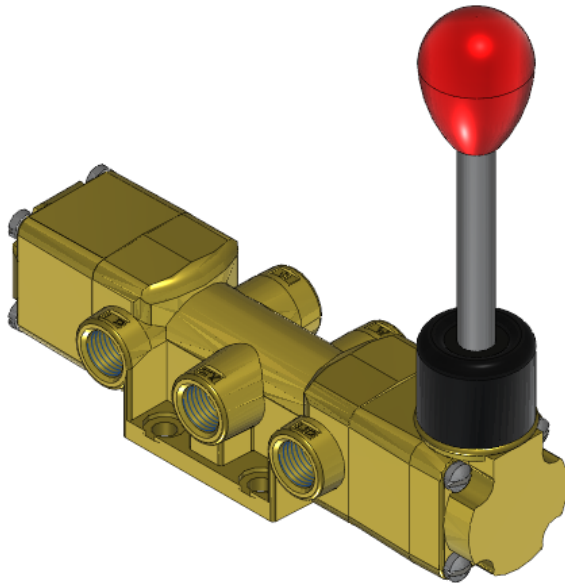

22 Spring Valley Rd.
Paramus, NJ 07652
(201) 843-2400
sales@versa-valves.com

Valve, 5-Way, Brass

VUL-5303

Specifications

Actuation	Hand Lever-Centerline \ Detent 3-positions
Function	Dual Pressure 4-way, 3-pos, Blocked Ctr [5-way]
Port Size	Body Ported, 1/4" NPT
Valve Pressure Range (PSI)	VAC-200 psi
Valve Pressure Range (BAR)	VAC-13.8 bar
Primary Flow	1.8 Cv
Media	Air - Inert Gas, Natural Gas
Temperature Range (F)	5°F to 200°F
Temperature Range (C)	-15°C to 93°C
Body & Internal Parts	Brass
Weight	3.240000