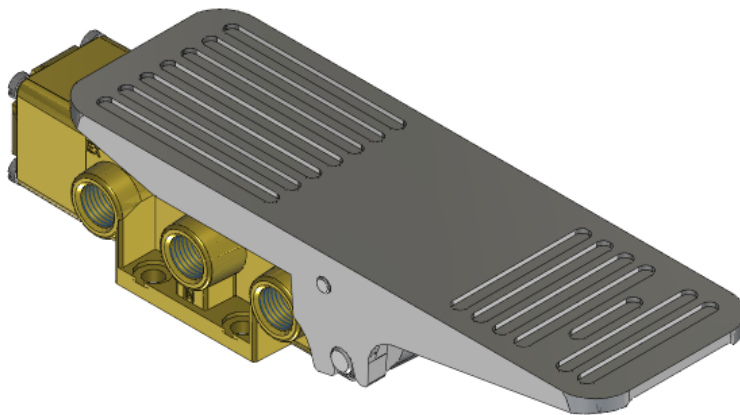

22 Spring Valley Rd.
Paramus, NJ 07652
(201) 843-2400
sales@versa-valves.com

Valve, 4-Way, Brass

VUT-4304

Description

Versa V Series Directional Control Valve

The VERSA 1/4" brass V Series valves are suited for nearly all pneumatic directional control applications. The V Series is designed for trouble-

free performance even in the harshest environments. The integrity of design makes them adaptable to a maximum number of applications with a minimum number of components. This is possible through the modular approach to valve construction, which allows valve bodies and actuating devices to be interchanged end for end and valve for a valve in many cases. The modular approach to this valve design makes thousands of valve variations possible, allowing the customer to "build" his valve to fit his unique specifications.

Product Features

- Constructed of forged brass for long-lasting, corrosion-resistant strength. Functions without fail when exposed to mud, water, salt, grime, oils and chemicals
- Buna-N/nitrile rubber o-ring seals perform reliably with oil, fuel, and other chemicals over broad temperature range

100% Leak Tested • 10-Year Warranty

Specifications

Actuation	Foot Treadle \ Detent 3-positions
Function	4-way, 3-pos, Cylinder ports open to exhaust
Port Size	Body Ported, 1/4" NPT
Valve Pressure Range (PSI)	VAC-200 psi
Valve Pressure Range (BAR)	VAC-13.8 bar
Primary Flow	1.8 Cv
Media	Air - Inert Gas, Natural Gas
Temperature Range (F)	5°F to 200°F
Temperature Range (C)	-15°C to 93°C
Body & Internal Parts	Brass
Weight	3.050000