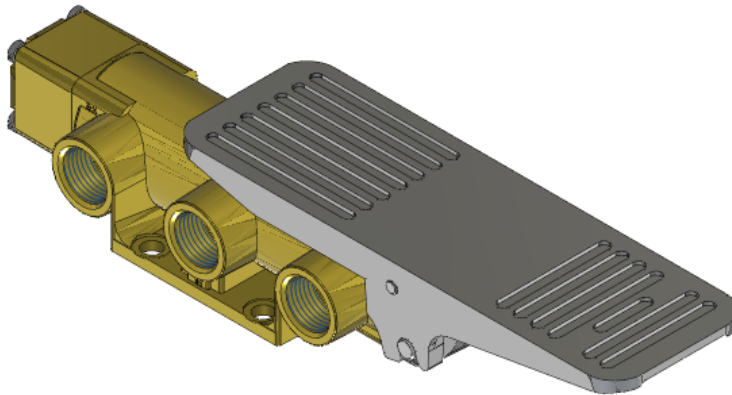

22 Spring Valley Rd.
Paramus, NJ 07652
(201) 843-2400
sales@versa-valves.com

Valve, 4-Way, Brass

VUT-4503

Specifications

Actuation	Foot Treadle \ Detent 3-positions
Function	4-way, 3-pos, Blocked Center
Port Size	Body Ported, 1/2" NPT
Valve Pressure Range (PSI)	VAC-200 psi
Valve Pressure Range (BAR)	VAC-13.8 bar
Primary Flow	4.0 Cv
Media	Air - Inert Gas, Natural Gas
Temperature Range (F)	5°F to 200°F
Temperature Range (C)	-15°C to 93°C
Body & Internal Parts	Brass
Weight	5.130000