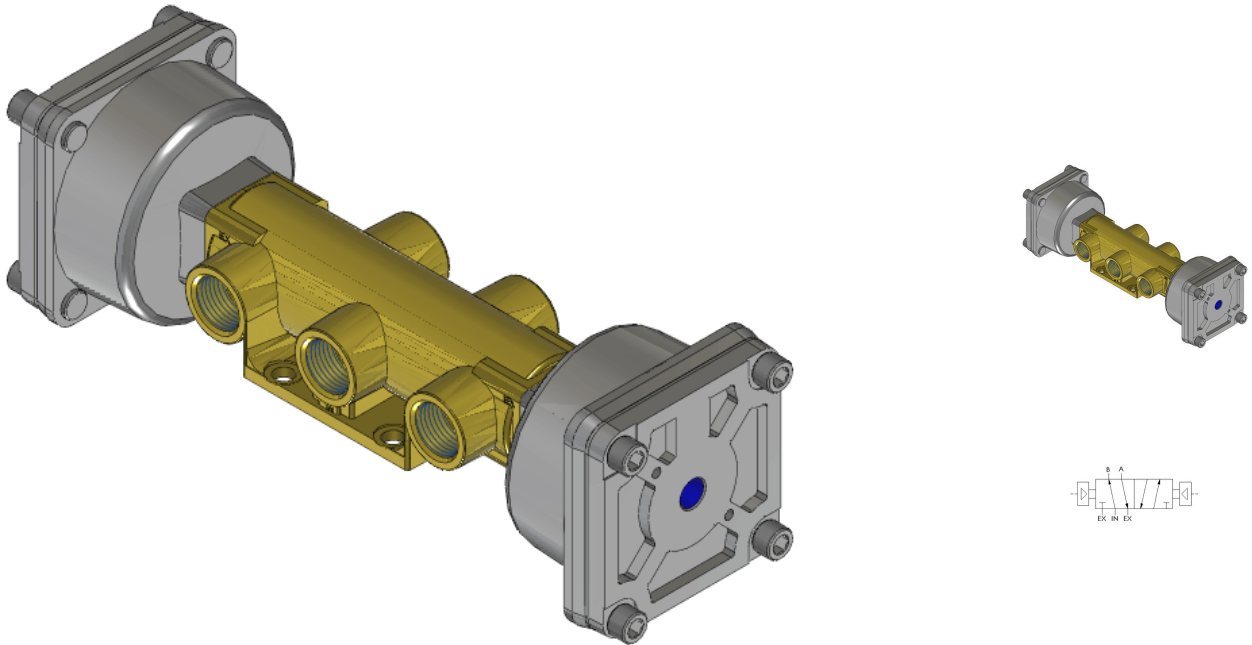

# Valve, 4-Way, Brass

VWW-4502-WS

### Versa V Series Directional Control Valve

The VERSA 1/2" brass V Series valves are suited for nearly all pneumatic directional control applications. The V Series is designed for trouble-

free performance even in the harshest environments. The integrity of design makes them adaptable to a maximum number of applications with a minimum number of components. This is possible through the modular approach to valve construction, which allows valve bodies and actuating devices to be interchanged end for end and valve for a valve in many cases. The modular approach to this valve design makes thousands of valve variations possible, allowing the customer to "build" his valve to fit his unique specifications.

## Specifications

Actuation	Double Diaphragm-Pilot
Function	4-way, 2-pos
Port Size	Body Ported, 1/2" NPT
Valve Pressure Range (PSI)	0-100 psi
Valve Pressure Range (BAR)	0-6.90 bar
Primary Flow	4.0 Cv
Media	Water
Pilot Pressure Range (PSI)	10-200 psi
Pilot Pressure Range (BAR)	0.70-13.8 bar
Temperature Range (F)	-9°F to 200°F
Temperature Range (C)	-23°C to 93°C
Body & Internal Parts	Brass
Weight	10.520000