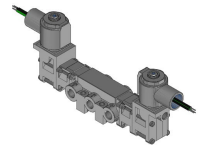

# Valve, 4-Way, SST, 120V60Hz

VXX-4323-316-XX-A120

### V-316 Series Directional Control Valve

The 1/4" V-316 Series directional control valve is suited for the most demanding applications. Ruggedly constructed, internally and externally, of

stainless steel, these valves can withstand the physical abuse of corrosive environments and controlled media. The modular design concept utilizes three basic sub-assemblies: a body assembly and two actuator assemblies that simplify circuit planning while affording almost unlimited combinations.

## Solenoid Features

- Solenoid coil connection: 1/2" NPT female conduit with 24" wires