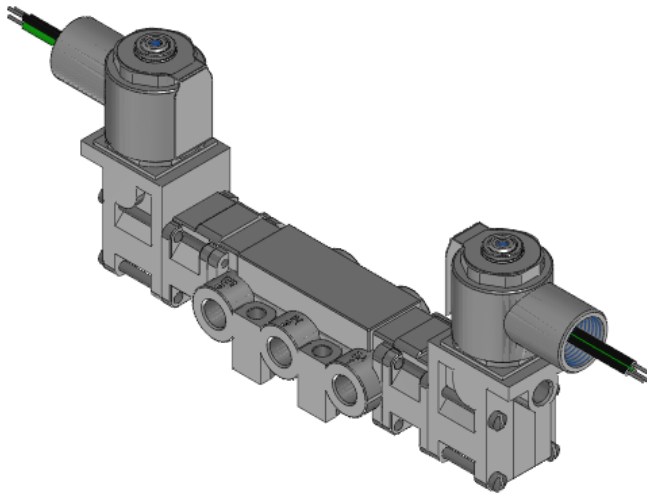

# Valve, 4-Way, SST, 120V60Hz

VXX-4323-316-XX-A120

### V-316 Series Directional Control Valve

The 1/4" V-316 Series directional control valve is suited for the most demanding applications. Ruggedly constructed, internally and externally, of

stainless steel, these valves can withstand the physical abuse of corrosive environments and controlled media. The modular design concept utilizes three basic sub-assemblies: a body assembly and two actuator assemblies that simplify circuit planning while affording almost unlimited combinations.

## Solenoid Features

- Solenoid coil connection: 1/2" NPT female conduit with 24" wires

## Specifications

Actuation	Double Solenoid-Pilot Spring Center
Function	4-way, 3-pos, Blocked Center
Port Size	Body Ported, 1/4" NPT
Valve Pressure Range (PSI)	40-175 psi
Valve Pressure Range (BAR)	2.76-12.1 bar
Primary Flow	1.8 Cv
Media	Air - Inert Gas, Natural Gas
Gas Temperature Range (F)	-4°F to 104°F
Gas Temperature Range (C)	-20°C to 40°C
Dust Temperature Range (F)	-4°F to 104°F
Dust Temperature Range (C)	-20°C to 40°C
Body & Internal Parts	316L Stainless Steel
Weight	5.040000