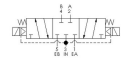

Description

V-316 Series Directional Control Valve

The 1/4" V-316 Series directional control valve is suited for the most demanding applications. Ruggedly constructed, internally and externally, of