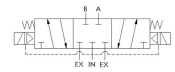

Description

Versa V Series Directional Control Valve

The VERSA 1/4" brass V Series valves are suited for nearly all pneumatic directional control applications. The V Series is designed for trouble-free performance even in the harshest environments. The integrity of design makes them adaptable to a maximum number of applications with a minimum number of components. This is possible through the modular approach to valve construction, which allows valve bodies and actuating devices to be interchanged end for end and valve for a valve in many cases. The modular approach to this valve design makes thousands of valve variations possible, allowing the customer to "build" his valve to fit his unique specifications.

Product Features

- Constructed of forged brass for long-lasting, corrosion-resistant strength. Functions without fail when exposed to mud, water, salt,