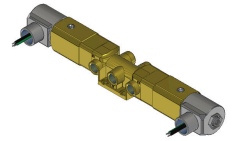

# Valve, 4-Way, Brass, 24V60Hz

VXX-4323-PC-A024

### Versa V Series Directional Control Valve

The VERSA 1/4" brass V Series valves are suited for nearly all pneumatic directional control applications. The V Series is designed for trouble-free performance even in the harshest environments. The integrity of design makes them adaptable to a maximum number of applications with a minimum number of components. This is possible through the modular approach to valve construction, which allows valve bodies and actuating devices to be interchanged end for end and valve for a valve in many cases. The modular approach to this valve design makes thousands of valve variations possible, allowing the customer to "build" his valve to fit his unique specifications.

## Solenoid Features

- Solenoid coil connection: 1/2" NPT female conduit with 24" wires