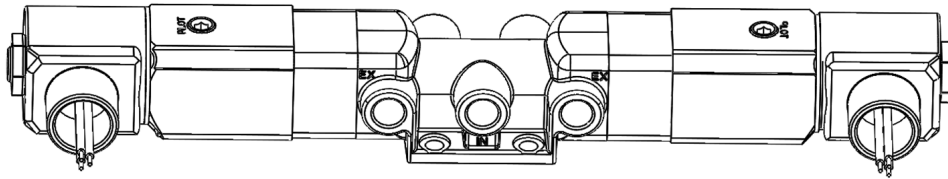

22 Spring Valley Rd.
Paramus, NJ 07652
(201) 843-2400
sales@versa-valves.com

Valve, 4-Way, Brass, 24V60Hz

VXX-4323-PC-A024

Description

Versa V Series Directional Control Valve

The VERSA 1/4" brass V Series valves are suited for nearly all pneumatic directional control applications. The V Series is designed for trouble-free performance even in the harshest environments. The integrity of design makes them adaptable to a maximum number of applications with a minimum number of components. This is possible through the modular approach to valve construction, which allows valve bodies and actuating devices to be interchanged end for end and valve for a valve in many cases. The modular approach to this valve design makes thousands of valve variations possible, allowing the customer to "build" his valve to fit his unique specifications.

Product Features

- Constructed of forged brass for long-lasting, corrosion-resistant strength. Functions without fail when exposed to mud, water, salt,