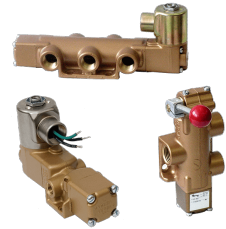

**Image for reference only.
May not reflect actual product configuration.**

© 2018 Versa Products Co., Inc.