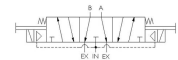

**Image for reference only.
May not reflect actual product configuration.**

© 2018 Versa Products Co., Inc.