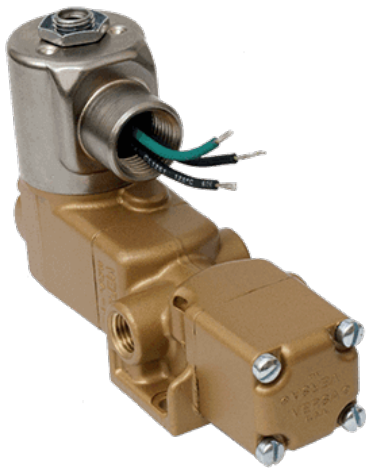

22 Spring Valley Rd.
Paramus, NJ 07652
(201) 843-2400
sales@versa-valves.com

Valve, 4-Way, Brass, 120V60Hz

VXX-4534-M-XX-A120

**Image for reference only.
May not reflect actual product configuration.**

© 2018 Versa Products Co., Inc.