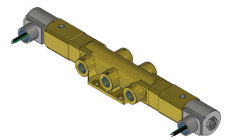

# Valve, 5-Way, Brass, 120V60Hz

VXX-5423-A120

### Versa V Series Directional Control Valve

The VERSA 1/2" brass V Series valves are suited for nearly all pneumatic directional control applications. The V Series is designed for trouble-

free performance even in the harshest environments. The integrity of design makes them adaptable to a maximum number of applications with a minimum number of components. This is possible through the modular approach to valve construction, which allows valve bodies and actuating devices to be interchanged end for end and valve for a valve in many cases. The modular approach to this valve design makes thousands of valve variations possible, allowing the customer to "build" his valve to fit his unique specifications.

## Solenoid Features

- Solenoid coil connection: 1/2" NPT female conduit with 24" wires