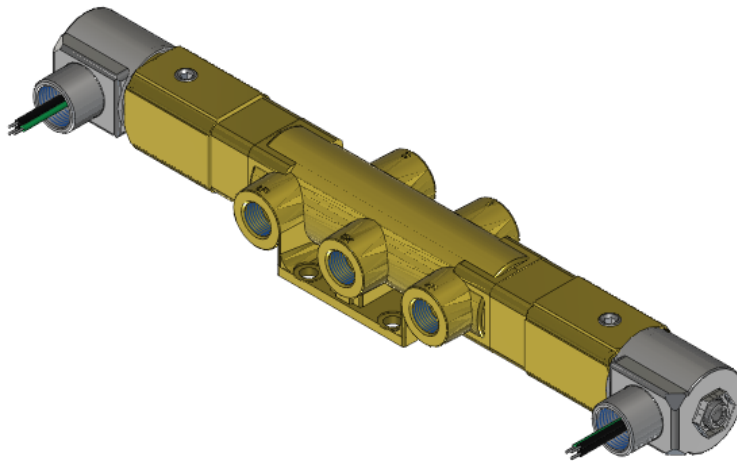

# Valve, 5-Way, Brass, 120V60Hz

VXX-5423-A120

### Versa V Series Directional Control Valve

The VERSA 1/2" brass V Series valves are suited for nearly all pneumatic directional control applications. The V Series is designed for trouble-

free performance even in the harshest environments. The integrity of design makes them adaptable to a maximum number of applications with a minimum number of components. This is possible through the modular approach to valve construction, which allows valve bodies and actuating devices to be interchanged end for end and valve for a valve in many cases. The modular approach to this valve design makes thousands of valve variations possible, allowing the customer to "build" his valve to fit his unique specifications.

## Solenoid Features

- Solenoid coil connection: 1/2" NPT female conduit with 24" wires

## Specifications

Actuation	Double Solenoid-Pilot Spring Center
Function	Dual Pressure 4-way, 3-pos, Blocked Ctr [5-way]
Port Size	Body Ported, 3/8" NPT
Valve Pressure Range (PSI)	40-175 psi
Valve Pressure Range (BAR)	2.76-12.1 bar
Primary Flow	3.4 Cv
Media	Air - Inert Gas, Natural Gas
Temperature Range (F)	-10°F to 104°F
Temperature Range (C)	-23°C to 40°C
Body & Internal Parts	Brass
Weight	8.440000