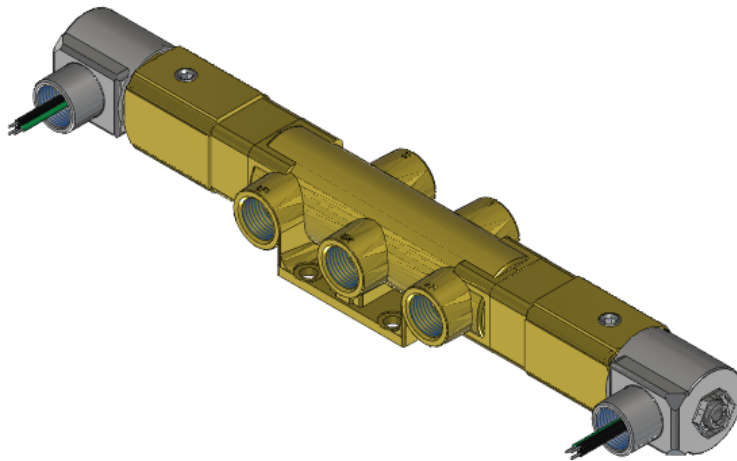

# Valve, 5-Way, Brass, 120V60Hz

VXX-5524-A120

### Versa V Series Directional Control Valve

The VERSA 1/2" brass V Series valves are suited for nearly all pneumatic directional control applications. The V Series is designed for trouble-

free performance even in the harshest environments. The integrity of design makes them adaptable to a maximum number of applications with a minimum number of components. This is possible through the modular approach to valve construction, which allows valve bodies and actuating devices to be interchanged end for end and valve for a valve in many cases. The modular approach to this valve design makes thousands of valve variations possible, allowing the customer to "build" his valve to fit his unique specifications.

## Solenoid Features

- Solenoid coil connection: 1/2" NPT female conduit with 24" wires

## Specifications

Actuation	Double Solenoid-Pilot Spring Center
Function	Dual Pressure 4-way, 3-pos, Open Ctr [5-way]
Port Size	Body Ported, 1/2" NPT
Valve Pressure Range (PSI)	40-175 psi
Valve Pressure Range (BAR)	2.76-12.1 bar
Primary Flow	4.0 Cv
Media	Air - Inert Gas, Natural Gas
Temperature Range (F)	-10°F to 104°F
Temperature Range (C)	-23°C to 40°C
Body & Internal Parts	Brass
Weight	8.230000