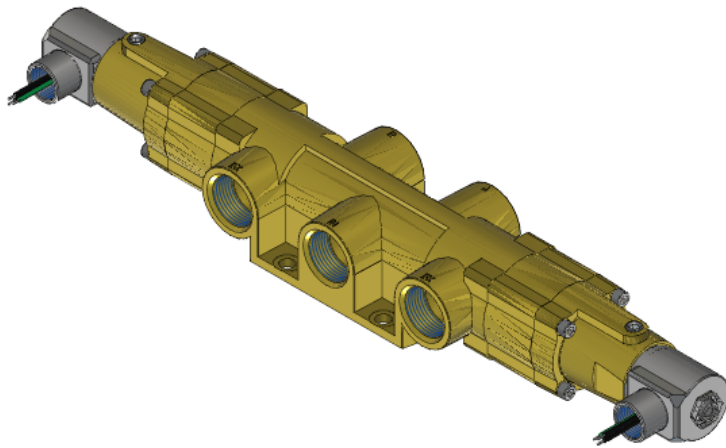

# Valve, 5-Way, Brass, 120V60Hz

VXX-5724-A120

### Versa V Series Directional Control Valve

The VERSA 1" brass V Series valves are suited for nearly all pneumatic directional control applications. The V Series is designed for trouble-free

performance even in the harshest environments. The integrity of design makes them adaptable to a maximum number of applications with a minimum number of components. This is possible through the modular approach to valve construction, which allows valve bodies and actuating devices to be interchanged end for end and valve for a valve in many cases. The modular approach to this valve design makes thousands of valve variations possible, allowing the customer to "build" his valve to fit his unique specifications.

## Solenoid Features

- Solenoid coil connection: 1/2" NPT female conduit with 24" wires

## Specifications

Actuation	Double Solenoid-Pilot Spring Center
Function	Dual Pressure 4-way, 3-pos, Open Ctr [5-way]
Port Size	Body Ported, 1" NPT
Valve Pressure Range (PSI)	50-175 psi
Valve Pressure Range (BAR)	3.45-12.1 bar
Primary Flow	11.1 Cv
Media	Air - Inert Gas, Natural Gas
Temperature Range (F)	-10°F to 104°F
Temperature Range (C)	-23°C to 40°C
Body & Internal Parts	Brass
Weight	19.560000