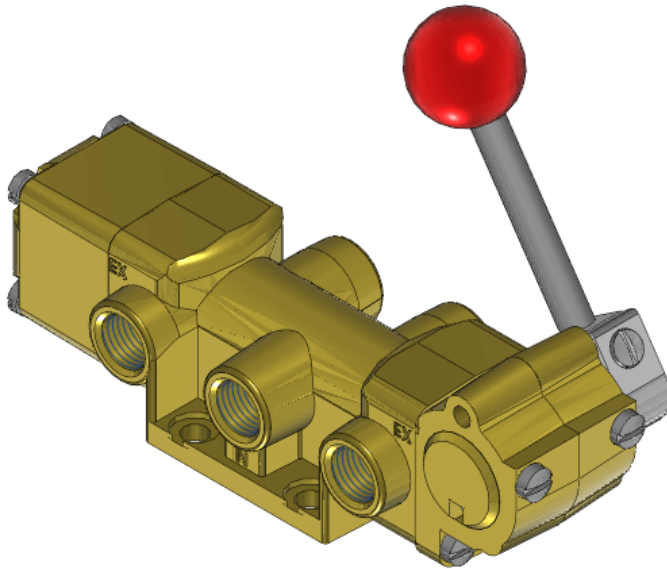

22 Spring Valley Rd.
Paramus, NJ 07652
(201) 843-2400
sales@versa-valves.com

Valve, 4-Way, Brass

VZH-4302-44

Specifications

Actuation	Hand Lever-Offset Detent
Function	4-way, 2-pos
Port Size	Body Ported, 1/4" NPT
Valve Pressure Range (PSI)	VAC-130 psi
Valve Pressure Range (BAR)	VAC-8.96 bar
Primary Flow	1.8 Cv
Media	Air - Inert Gas, Natural Gas
Temperature Range (F)	-20°F to 200°F
Temperature Range (C)	-29°C to 93°C
Body & Internal Parts	Brass
Weight	2.970000