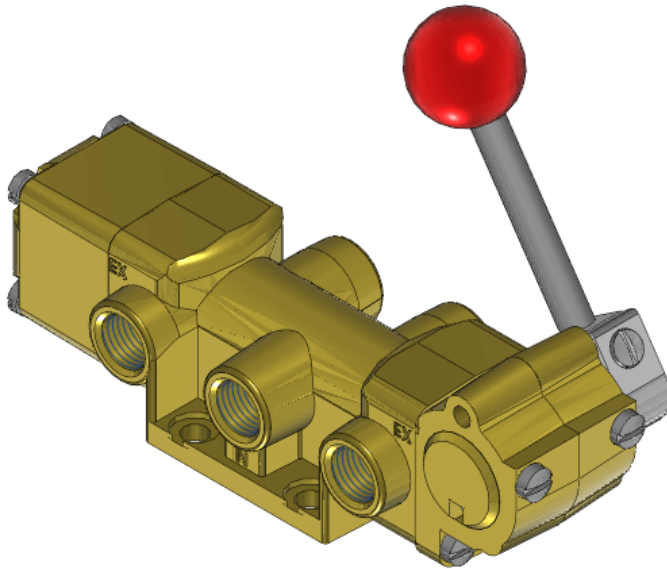

22 Spring Valley Rd.
Paramus, NJ 07652
(201) 843-2400
sales@versa-valves.com

Valve, 4-Way, Brass

VZH-4302

Specifications

Actuation	Hand Lever-Offset Detent
Function	4-way, 2-pos
Port Size	Body Ported, 1/4" NPT
Valve Pressure Range (PSI)	VAC-200 psi
Valve Pressure Range (BAR)	VAC-13.8 bar
Primary Flow	1.8 Cv
Media	Air - Inert Gas, Natural Gas
Temperature Range (F)	5°F to 200°F
Temperature Range (C)	-15°C to 93°C
Body & Internal Parts	Brass
Weight	2.970000