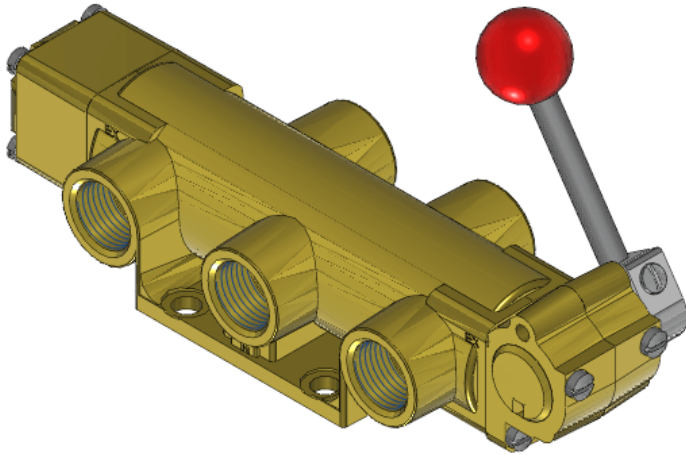

22 Spring Valley Rd.
Paramus, NJ 07652
(201) 843-2400
sales@versa-valves.com

Valve, 4-Way, Brass

VZH-4502-44

Specifications

Actuation	Hand Lever-Offset Detent
Function	4-way, 2-pos
Port Size	Body Ported, 1/2" NPT
Valve Pressure Range (PSI)	VAC-130 psi
Valve Pressure Range (BAR)	VAC-8.96 bar
Primary Flow	4.0 Cv
Media	Air - Inert Gas, Natural Gas
Temperature Range (F)	-20°F to 200°F
Temperature Range (C)	-29°C to 93°C
Body & Internal Parts	Brass
Weight	5.020000