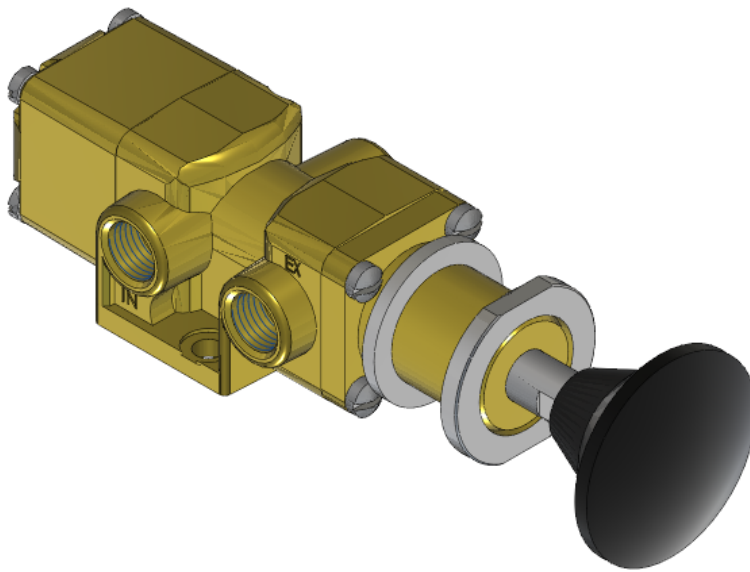

22 Spring Valley Rd.
Paramus, NJ 07652
(201) 843-2400
sales@versa-valves.com

Valve, 3-Way, Brass

VZI-3301

Specifications

Actuation	Palm Button Detent
Function	3-way, 2-pos, NC
Port Size	Body Ported, 1/4" NPT
Valve Pressure Range (PSI)	VAC-200 psi
Valve Pressure Range (BAR)	VAC-13.8 bar
Primary Flow	1.8 Cv
Media	Air - Inert Gas, Natural Gas
Temperature Range (F)	5°F to 200°F
Temperature Range (C)	-15°C to 93°C
Body & Internal Parts	Brass
Weight	1.940000