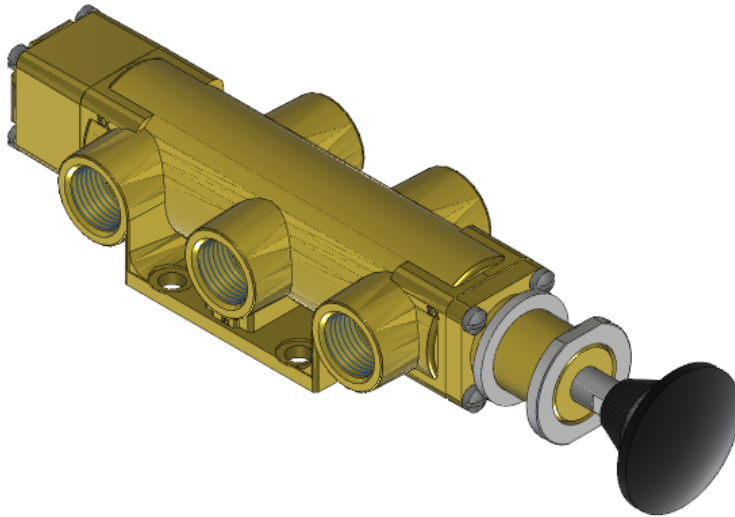

22 Spring Valley Rd.
Paramus, NJ 07652
(201) 843-2400
sales@versa-valves.com

Valve, 4-Way, Brass

VZI-4502-NGS

Specifications

Actuation	Palm Button Detent
Function	4-way, 2-pos
Port Size	Body Ported, 1/2" NPT
Valve Pressure Range (PSI)	VAC-200 psi
Valve Pressure Range (BAR)	VAC-13.8 bar
Primary Flow	4.0 Cv
Media	Air - Inert Gas, Natural Gas
Temperature Range (F)	5°F to 300°F
Temperature Range (C)	-15°C to 149°C
Body & Internal Parts	Brass
Weight	4.570000