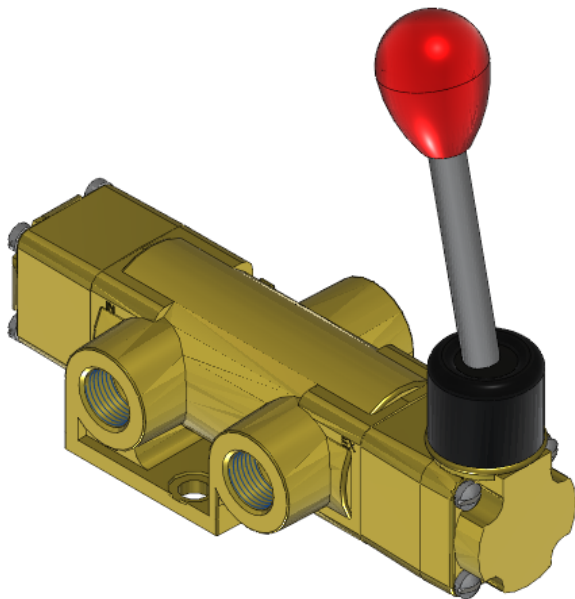

# Valve, 3-Way, Brass

VZL-3401

## Specifications

---

Actuation	Hand Lever-Centerline   Detent
Function	3-way, 2-pos, NC
Port Size	Body Ported, 3/8" NPT
Valve Pressure Range (PSI)	VAC-200 psi
Valve Pressure Range (BAR)	VAC-13.8 bar
Primary Flow	3.4 Cv
Media	Air - Inert Gas, Natural Gas
Temperature Range (F)	5°F to 200°F
Temperature Range (C)	-15°C to 93°C
Body & Internal Parts	Brass
Weight	4.180000