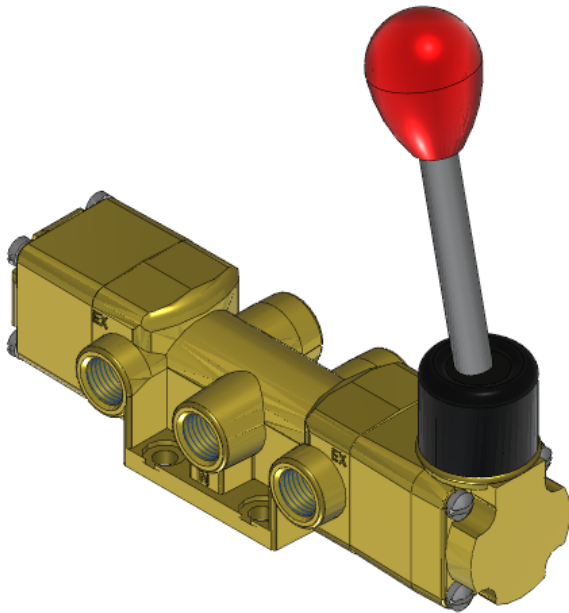

# Valve, 4-Way, Brass

VZL-4302-2B

## Specifications

---

Actuation	Hand Lever-Centerline   Detent
Function	4-way, 2-pos
Port Size	Body Ported, 1/4" G Threads
Valve Pressure Range (PSI)	VAC-200 psi
Valve Pressure Range (BAR)	VAC-13.8 bar
Primary Flow	1.8 Cv
Media	Air - Inert Gas, Natural Gas
Temperature Range (F)	5°F to 200°F
Temperature Range (C)	-15°C to 93°C
Body & Internal Parts	Brass
Weight	3.220000