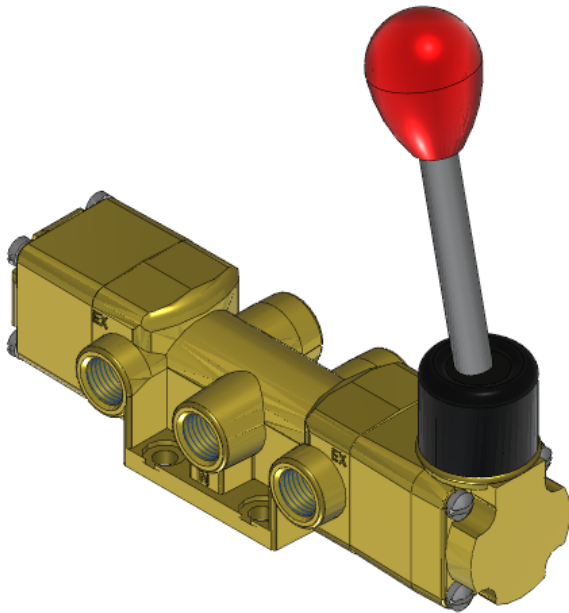

22 Spring Valley Rd.
Paramus, NJ 07652
(201) 843-2400
sales@versa-valves.com

Valve, 4-Way, Brass

VZL-4302

Specifications

Actuation	Hand Lever-Centerline Detent
Function	4-way, 2-pos
Port Size	Body Ported, 1/4" NPT
Valve Pressure Range (PSI)	VAC-200 psi
Valve Pressure Range (BAR)	VAC-13.8 bar
Primary Flow	1.8 Cv
Media	Air - Inert Gas, Natural Gas
Temperature Range (F)	5°F to 200°F
Temperature Range (C)	-15°C to 93°C
Body & Internal Parts	Brass
Weight	3.240000