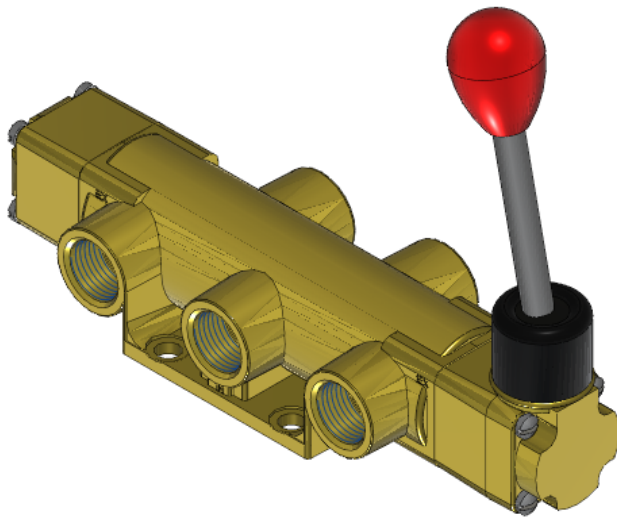

# Valve, 4-Way, Brass

VZL-4502-NGS

## Specifications

---

Actuation	Hand Lever-Centerline   Detent
Function	4-way, 2-pos
Port Size	Body Ported, 1/2" NPT
Valve Pressure Range (PSI)	VAC-200 psi
Valve Pressure Range (BAR)	VAC-13.8 bar
Primary Flow	4.0 Cv
Media	Air - Inert Gas, Natural Gas
Temperature Range (F)	5°F to 300°F
Temperature Range (C)	-15°C to 149°C
Body & Internal Parts	Brass
Weight	5.310000