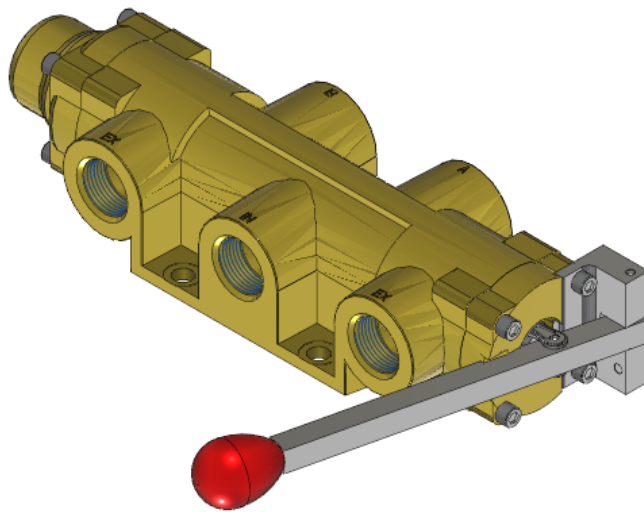

22 Spring Valley Rd.
Paramus, NJ 07652
(201) 843-2400
sales@versa-valves.com

Valve, 4-Way, Brass

VZL-4602-28B

Specifications

Actuation	Hand Lever-Centerline Detent
Function	4-way, 2-pos
Port Size	Body Ported, 3/4" NPT
Valve Pressure Range (PSI)	VAC-200 psi
Valve Pressure Range (BAR)	VAC-13.8 bar
Primary Flow	9.7 Cv
Media	Air - Inert Gas, Natural Gas
Temperature Range (F)	5°F to 200°F
Temperature Range (C)	-15°C to 93°C
Body & Internal Parts	Brass
Weight	14.150000