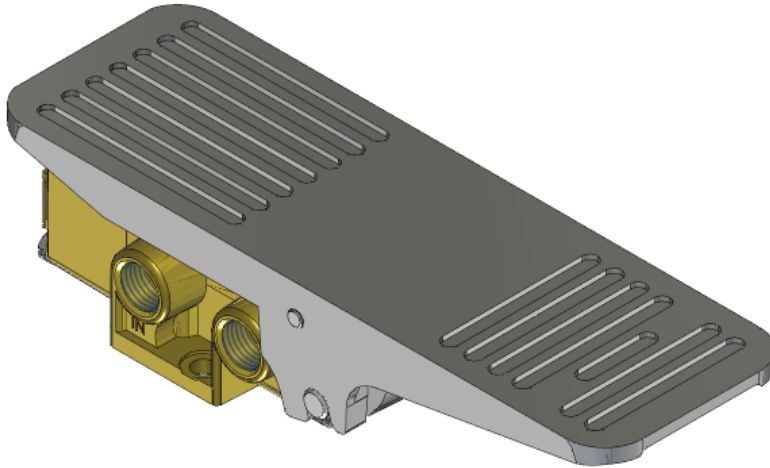

22 Spring Valley Rd.
Paramus, NJ 07652
(201) 843-2400
sales@versa-valves.com

Valve, 3-Way, Brass

VZT-3301

Specifications

Actuation	Foot Treadle Detent
Function	3-way, 2-pos, NC
Port Size	Body Ported, 1/4" NPT
Valve Pressure Range (PSI)	VAC-200 psi
Valve Pressure Range (BAR)	VAC-13.8 bar
Primary Flow	1.8 Cv
Media	Air - Inert Gas, Natural Gas
Temperature Range (F)	5°F to 200°F
Temperature Range (C)	-15°C to 93°C
Body & Internal Parts	Brass
Weight	2.500000