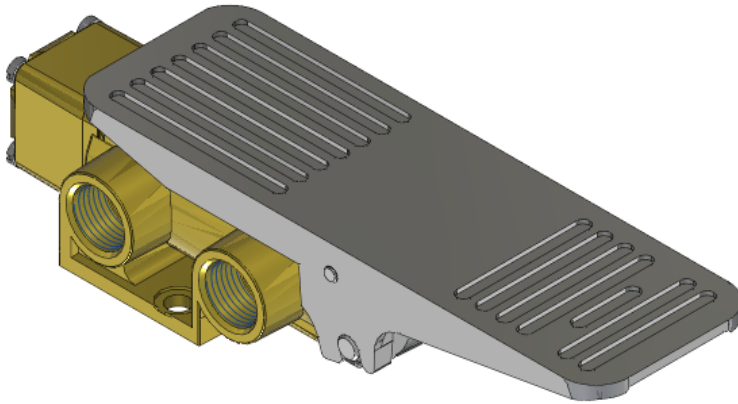

22 Spring Valley Rd.
Paramus, NJ 07652
(201) 843-2400
sales@versa-valves.com

Valve, 3-Way, Brass

VZT-3502

Specifications

Actuation	Foot Treadle Detent
Function	3-way, 2-pos, NO
Port Size	Body Ported, 1/2" NPT
Valve Pressure Range (PSI)	VAC-200 psi
Valve Pressure Range (BAR)	VAC-13.8 bar
Primary Flow	4.0 Cv
Media	Air - Inert Gas, Natural Gas
Temperature Range (F)	5°F to 200°F
Temperature Range (C)	-15°C to 93°C
Body & Internal Parts	Brass
Weight	3.880000