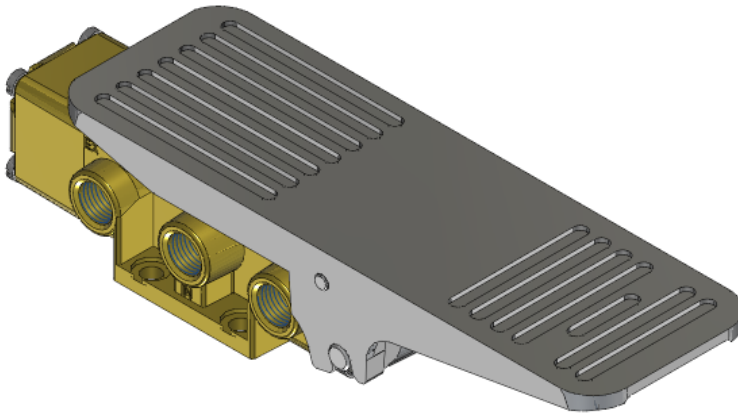

# Valve, 4-Way, Brass

VZT-4302

## Specifications

---

Actuation	Foot Treadle   Detent
Function	4-way, 2-pos
Port Size	Body Ported, 1/4" NPT
Valve Pressure Range (PSI)	VAC-200 psi
Valve Pressure Range (BAR)	VAC-13.8 bar
Primary Flow	1.8 Cv
Media	Air - Inert Gas, Natural Gas
Temperature Range (F)	5°F to 200°F
Temperature Range (C)	-15°C to 93°C
Body & Internal Parts	Brass
Weight	3.070000